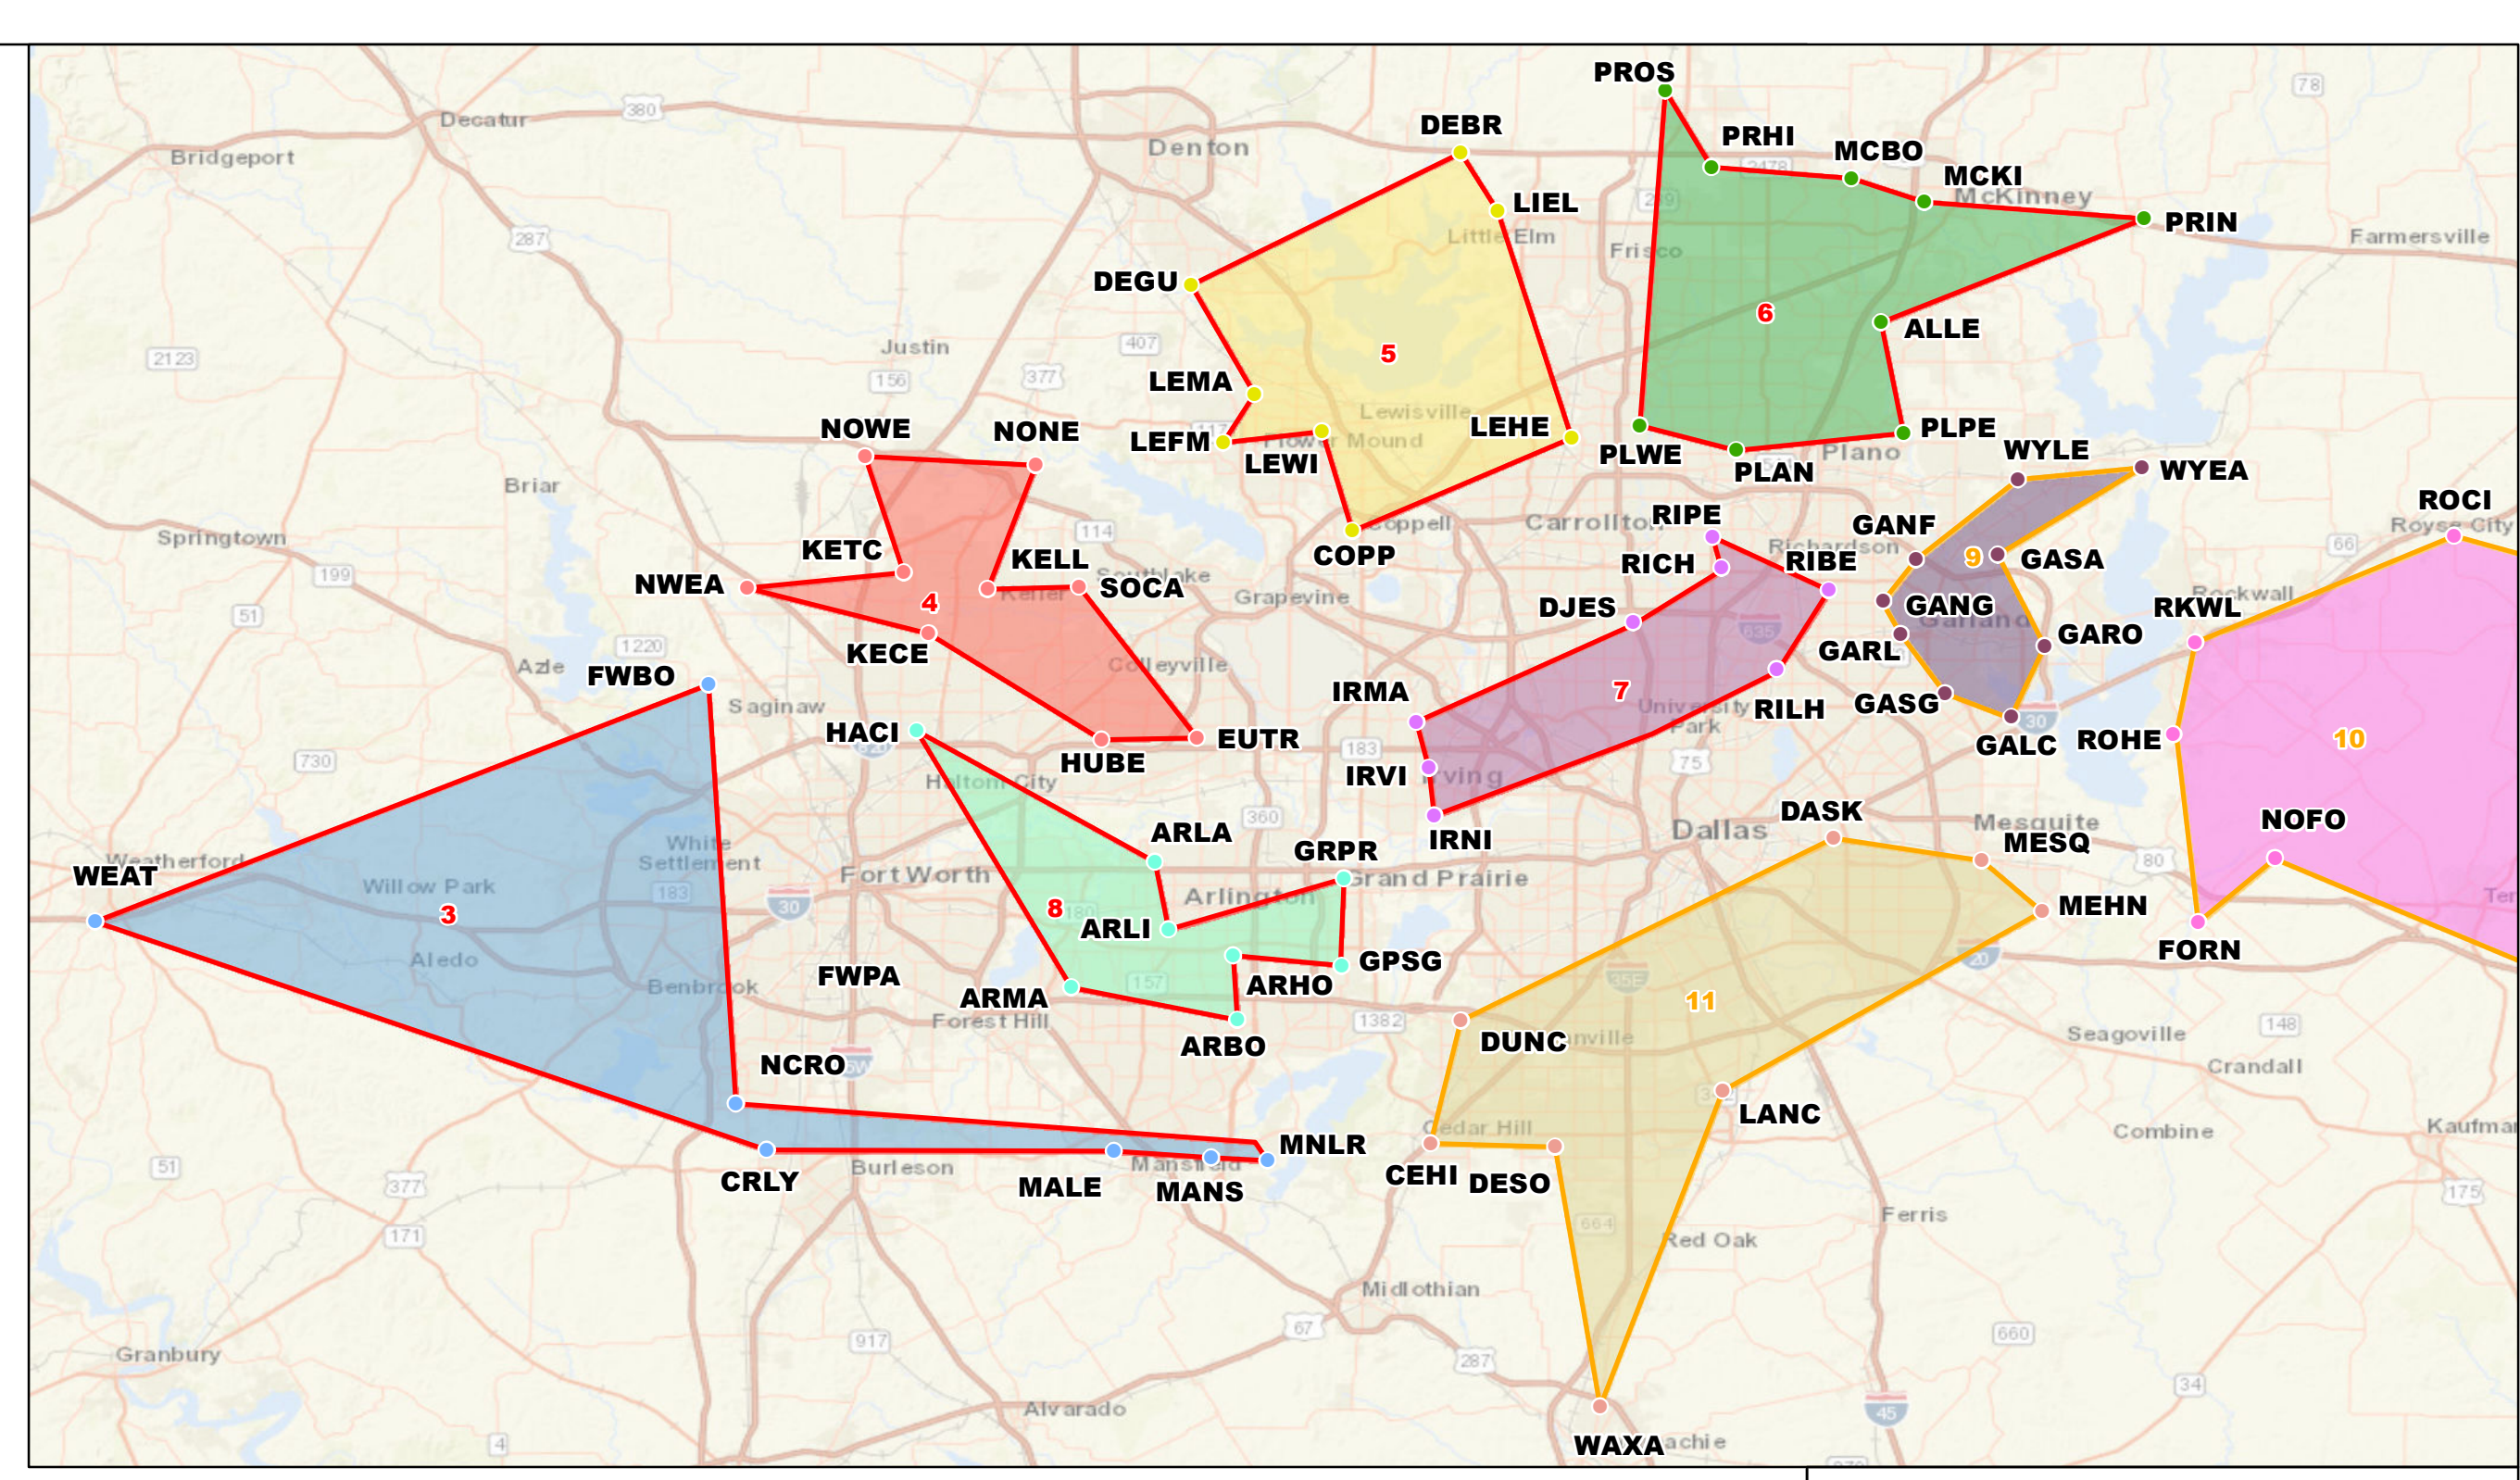

DFW

Legend

- Schools

Region 1

- District 1
- District 2
- District 3
- District 4
- District 5
- District 6
- District 7
- District 8

Region 2

- District 9
- District 10
- District 11
- District 12
- District 13
- District 14
- District 15
- District 16

Region 3

- District 17
- District 18
- District 19
- District 20
- District 21
- District 22
- District 23
- District 24

Region 4

- District 25
- District 26
- District 27
- District 28
- District 29
- District 30
- District 31
- District 32

DIST	SCHOOL	DIST	SCHOOL	DIST	SCHOOL	DIST	SCHOOL
1	ALBUQUERQUE	1	ALBUQUERQUE	1	ALBUQUERQUE	1	ALBUQUERQUE
2	ALBUQUERQUE	2	ALBUQUERQUE	2	ALBUQUERQUE	2	ALBUQUERQUE
3	ALBUQUERQUE	3	ALBUQUERQUE	3	ALBUQUERQUE	3	ALBUQUERQUE
4	ALBUQUERQUE	4	ALBUQUERQUE	4	ALBUQUERQUE	4	ALBUQUERQUE
5	ALBUQUERQUE	5	ALBUQUERQUE	5	ALBUQUERQUE	5	ALBUQUERQUE
6	ALBUQUERQUE	6	ALBUQUERQUE	6	ALBUQUERQUE	6	ALBUQUERQUE
7	ALBUQUERQUE	7	ALBUQUERQUE	7	ALBUQUERQUE	7	ALBUQUERQUE
8	ALBUQUERQUE	8	ALBUQUERQUE	8	ALBUQUERQUE	8	ALBUQUERQUE
9	ALBUQUERQUE	9	ALBUQUERQUE	9	ALBUQUERQUE	9	ALBUQUERQUE
10	ALBUQUERQUE	10	ALBUQUERQUE	10	ALBUQUERQUE	10	ALBUQUERQUE
11	ALBUQUERQUE	11	ALBUQUERQUE	11	ALBUQUERQUE	11	ALBUQUERQUE
12	ALBUQUERQUE	12	ALBUQUERQUE	12	ALBUQUERQUE	12	ALBUQUERQUE
13	ALBUQUERQUE	13	ALBUQUERQUE	13	ALBUQUERQUE	13	ALBUQUERQUE
14	ALBUQUERQUE	14	ALBUQUERQUE	14	ALBUQUERQUE	14	ALBUQUERQUE
15	ALBUQUERQUE	15	ALBUQUERQUE	15	ALBUQUERQUE	15	ALBUQUERQUE
16	ALBUQUERQUE	16	ALBUQUERQUE	16	ALBUQUERQUE	16	ALBUQUERQUE
17	ALBUQUERQUE	17	ALBUQUERQUE	17	ALBUQUERQUE	17	ALBUQUERQUE
18	ALBUQUERQUE	18	ALBUQUERQUE	18	ALBUQUERQUE	18	ALBUQUERQUE
19	ALBUQUERQUE	19	ALBUQUERQUE	19	ALBUQUERQUE	19	ALBUQUERQUE
20	ALBUQUERQUE	20	ALBUQUERQUE	20	ALBUQUERQUE	20	ALBUQUERQUE
21	ALBUQUERQUE	21	ALBUQUERQUE	21	ALBUQUERQUE	21	ALBUQUERQUE
22	ALBUQUERQUE	22	ALBUQUERQUE	22	ALBUQUERQUE	22	ALBUQUERQUE
23	ALBUQUERQUE	23	ALBUQUERQUE	23	ALBUQUERQUE	23	ALBUQUERQUE
24	ALBUQUERQUE	24	ALBUQUERQUE	24	ALBUQUERQUE	24	ALBUQUERQUE
25	ALBUQUERQUE	25	ALBUQUERQUE	25	ALBUQUERQUE	25	ALBUQUERQUE
26	ALBUQUERQUE	26	ALBUQUERQUE	26	ALBUQUERQUE	26	ALBUQUERQUE
27	ALBUQUERQUE	27	ALBUQUERQUE	27	ALBUQUERQUE	27	ALBUQUERQUE
28	ALBUQUERQUE	28	ALBUQUERQUE	28	ALBUQUERQUE	28	ALBUQUERQUE
29	ALBUQUERQUE	29	ALBUQUERQUE	29	ALBUQUERQUE	29	ALBUQUERQUE
30	ALBUQUERQUE	30	ALBUQUERQUE	30	ALBUQUERQUE	30	ALBUQUERQUE
31	ALBUQUERQUE	31	ALBUQUERQUE	31	ALBUQUERQUE	31	ALBUQUERQUE
32	ALBUQUERQUE	32	ALBUQUERQUE	32	ALBUQUERQUE	32	ALBUQUERQUE

Mapping and GIS Services provided by:
QUIDDITY ENGINEERING
www.quiddity.com

1701 Manor Road
Austin, Texas 78722
512-471-5883
www.utltxas.org