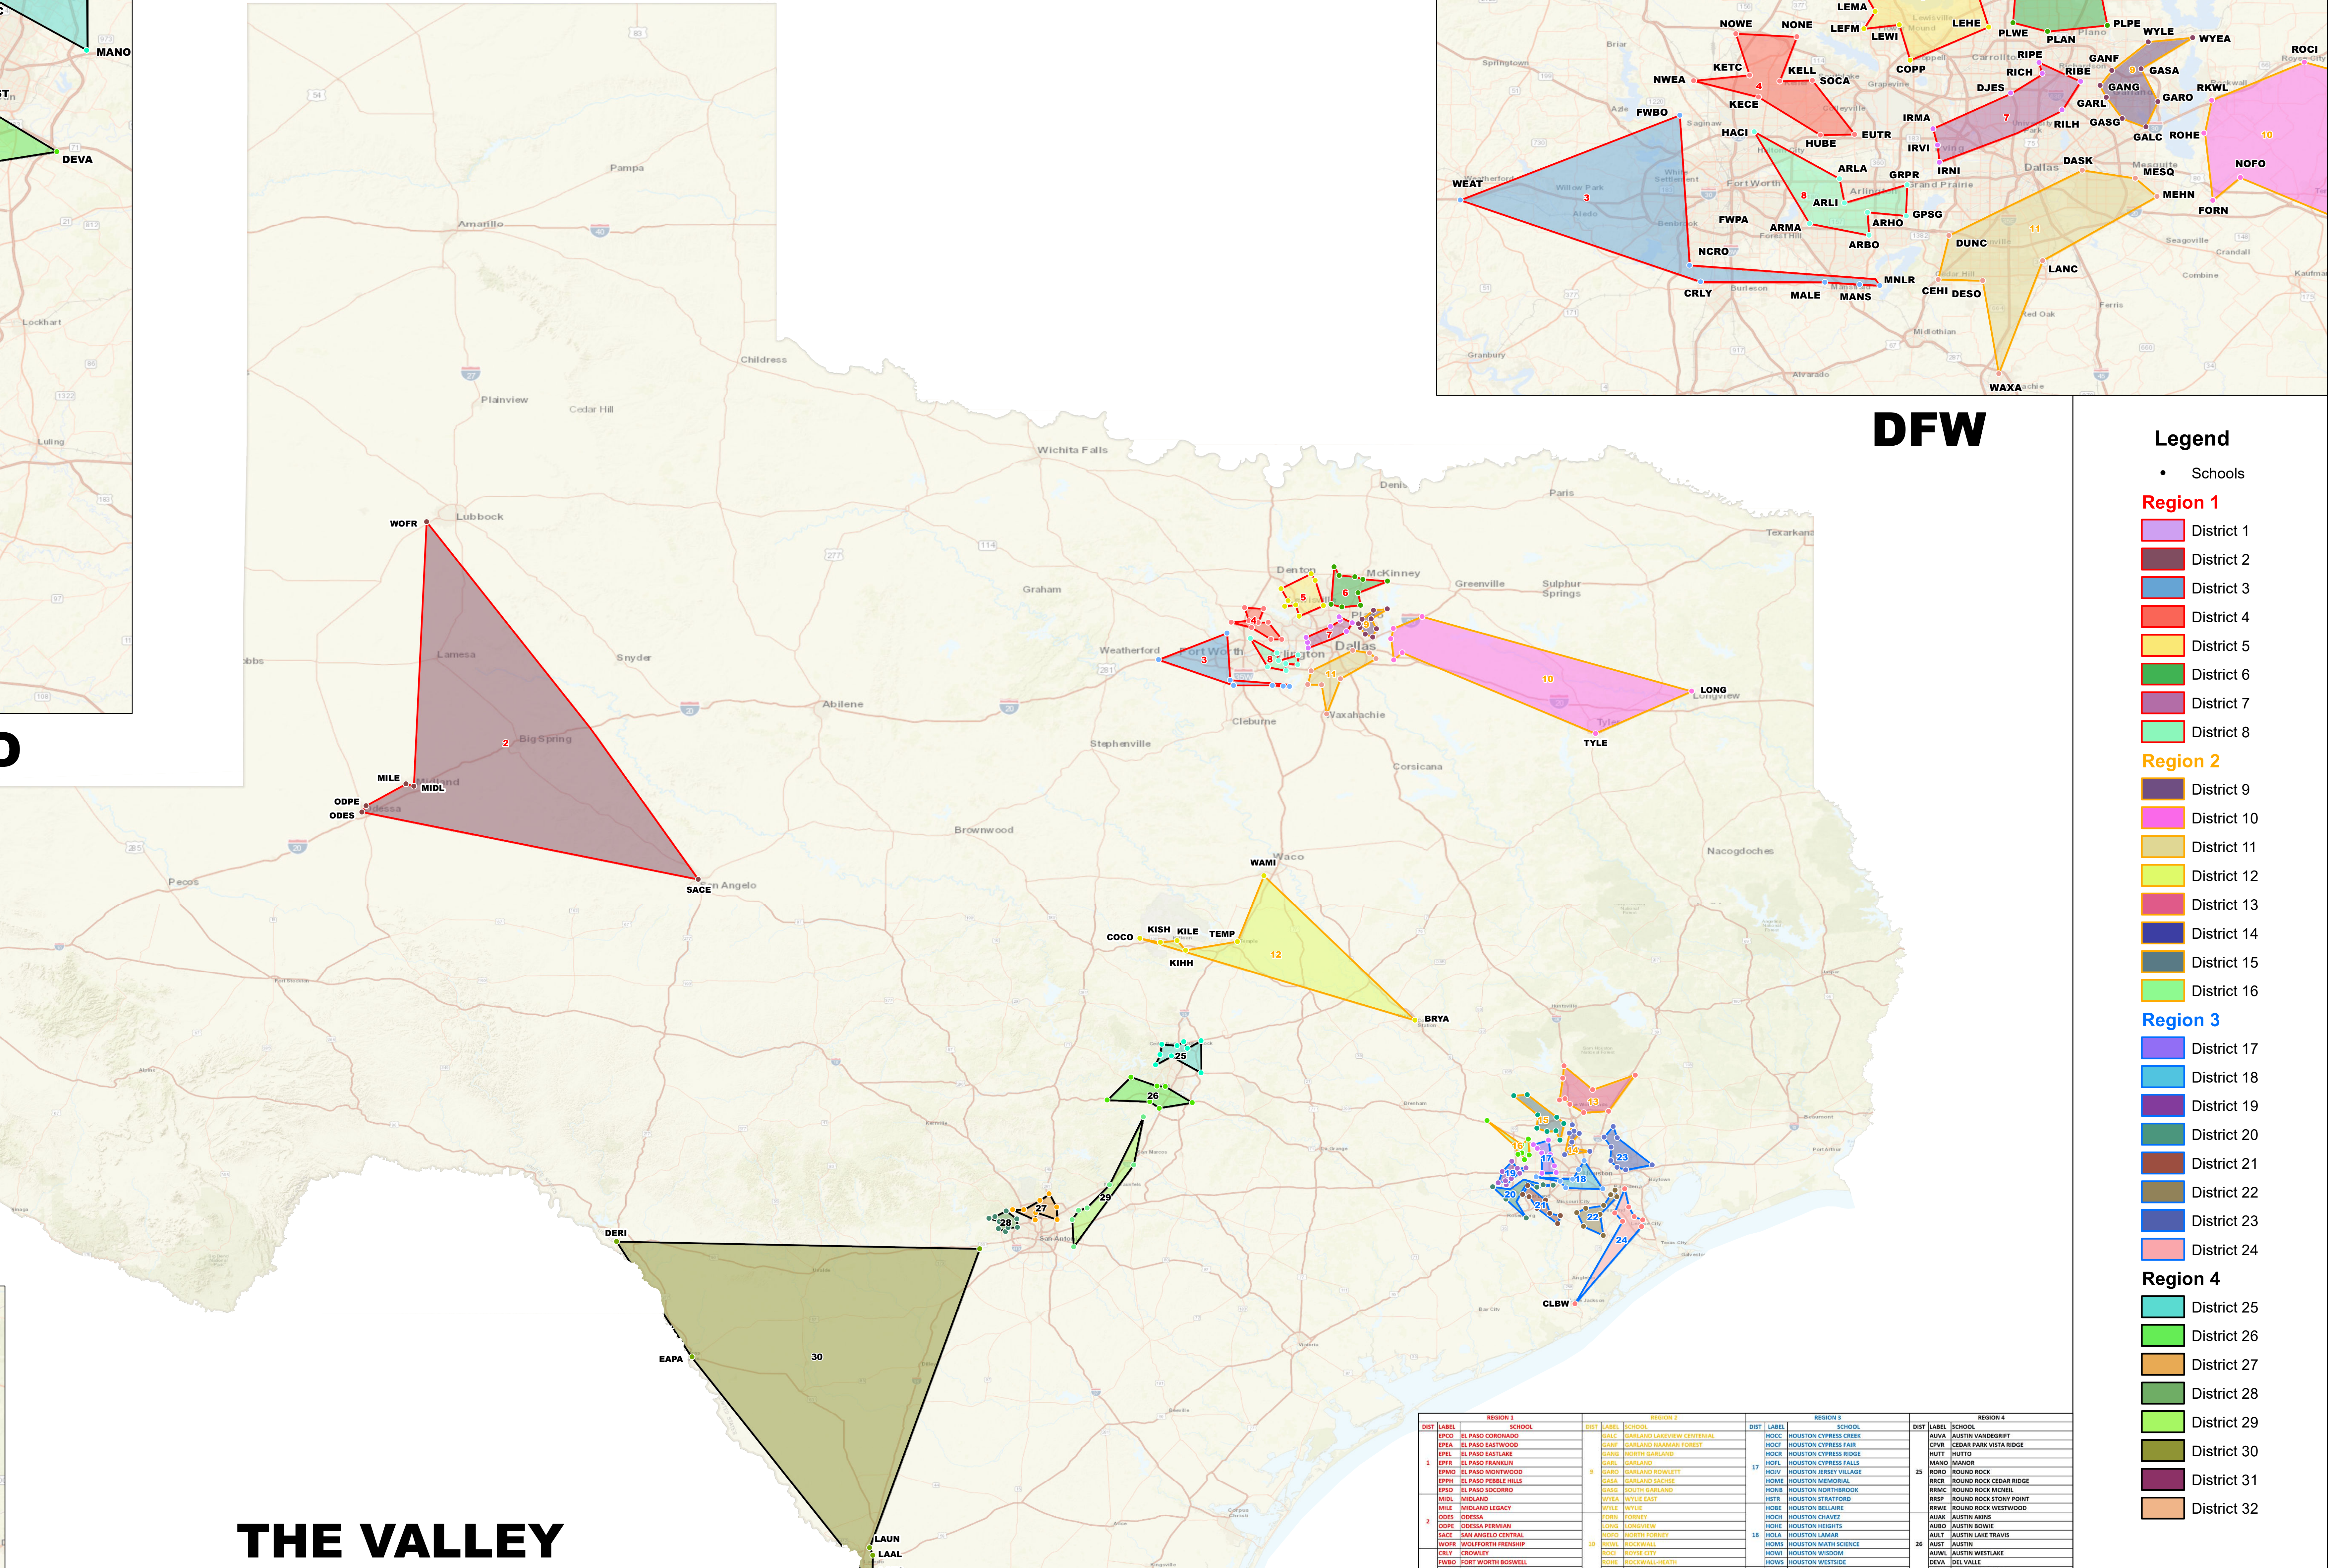

2024-26 - 6A FOOTBALL

AUSTIN/SAN ANTONIO

HOUSTON

THE VALLEY

DFW

Legend

- Schools

Region 1

- District 1
- District 2
- District 3
- District 4
- District 5
- District 6
- District 7
- District 8

Region 2

- District 9
- District 10
- District 11
- District 12
- District 13
- District 14
- District 15
- District 16

Region 3

- District 17
- District 18
- District 19
- District 20
- District 21
- District 22
- District 23
- District 24

Region 4

- District 25
- District 26
- District 27
- District 28
- District 29
- District 30
- District 31
- District 32