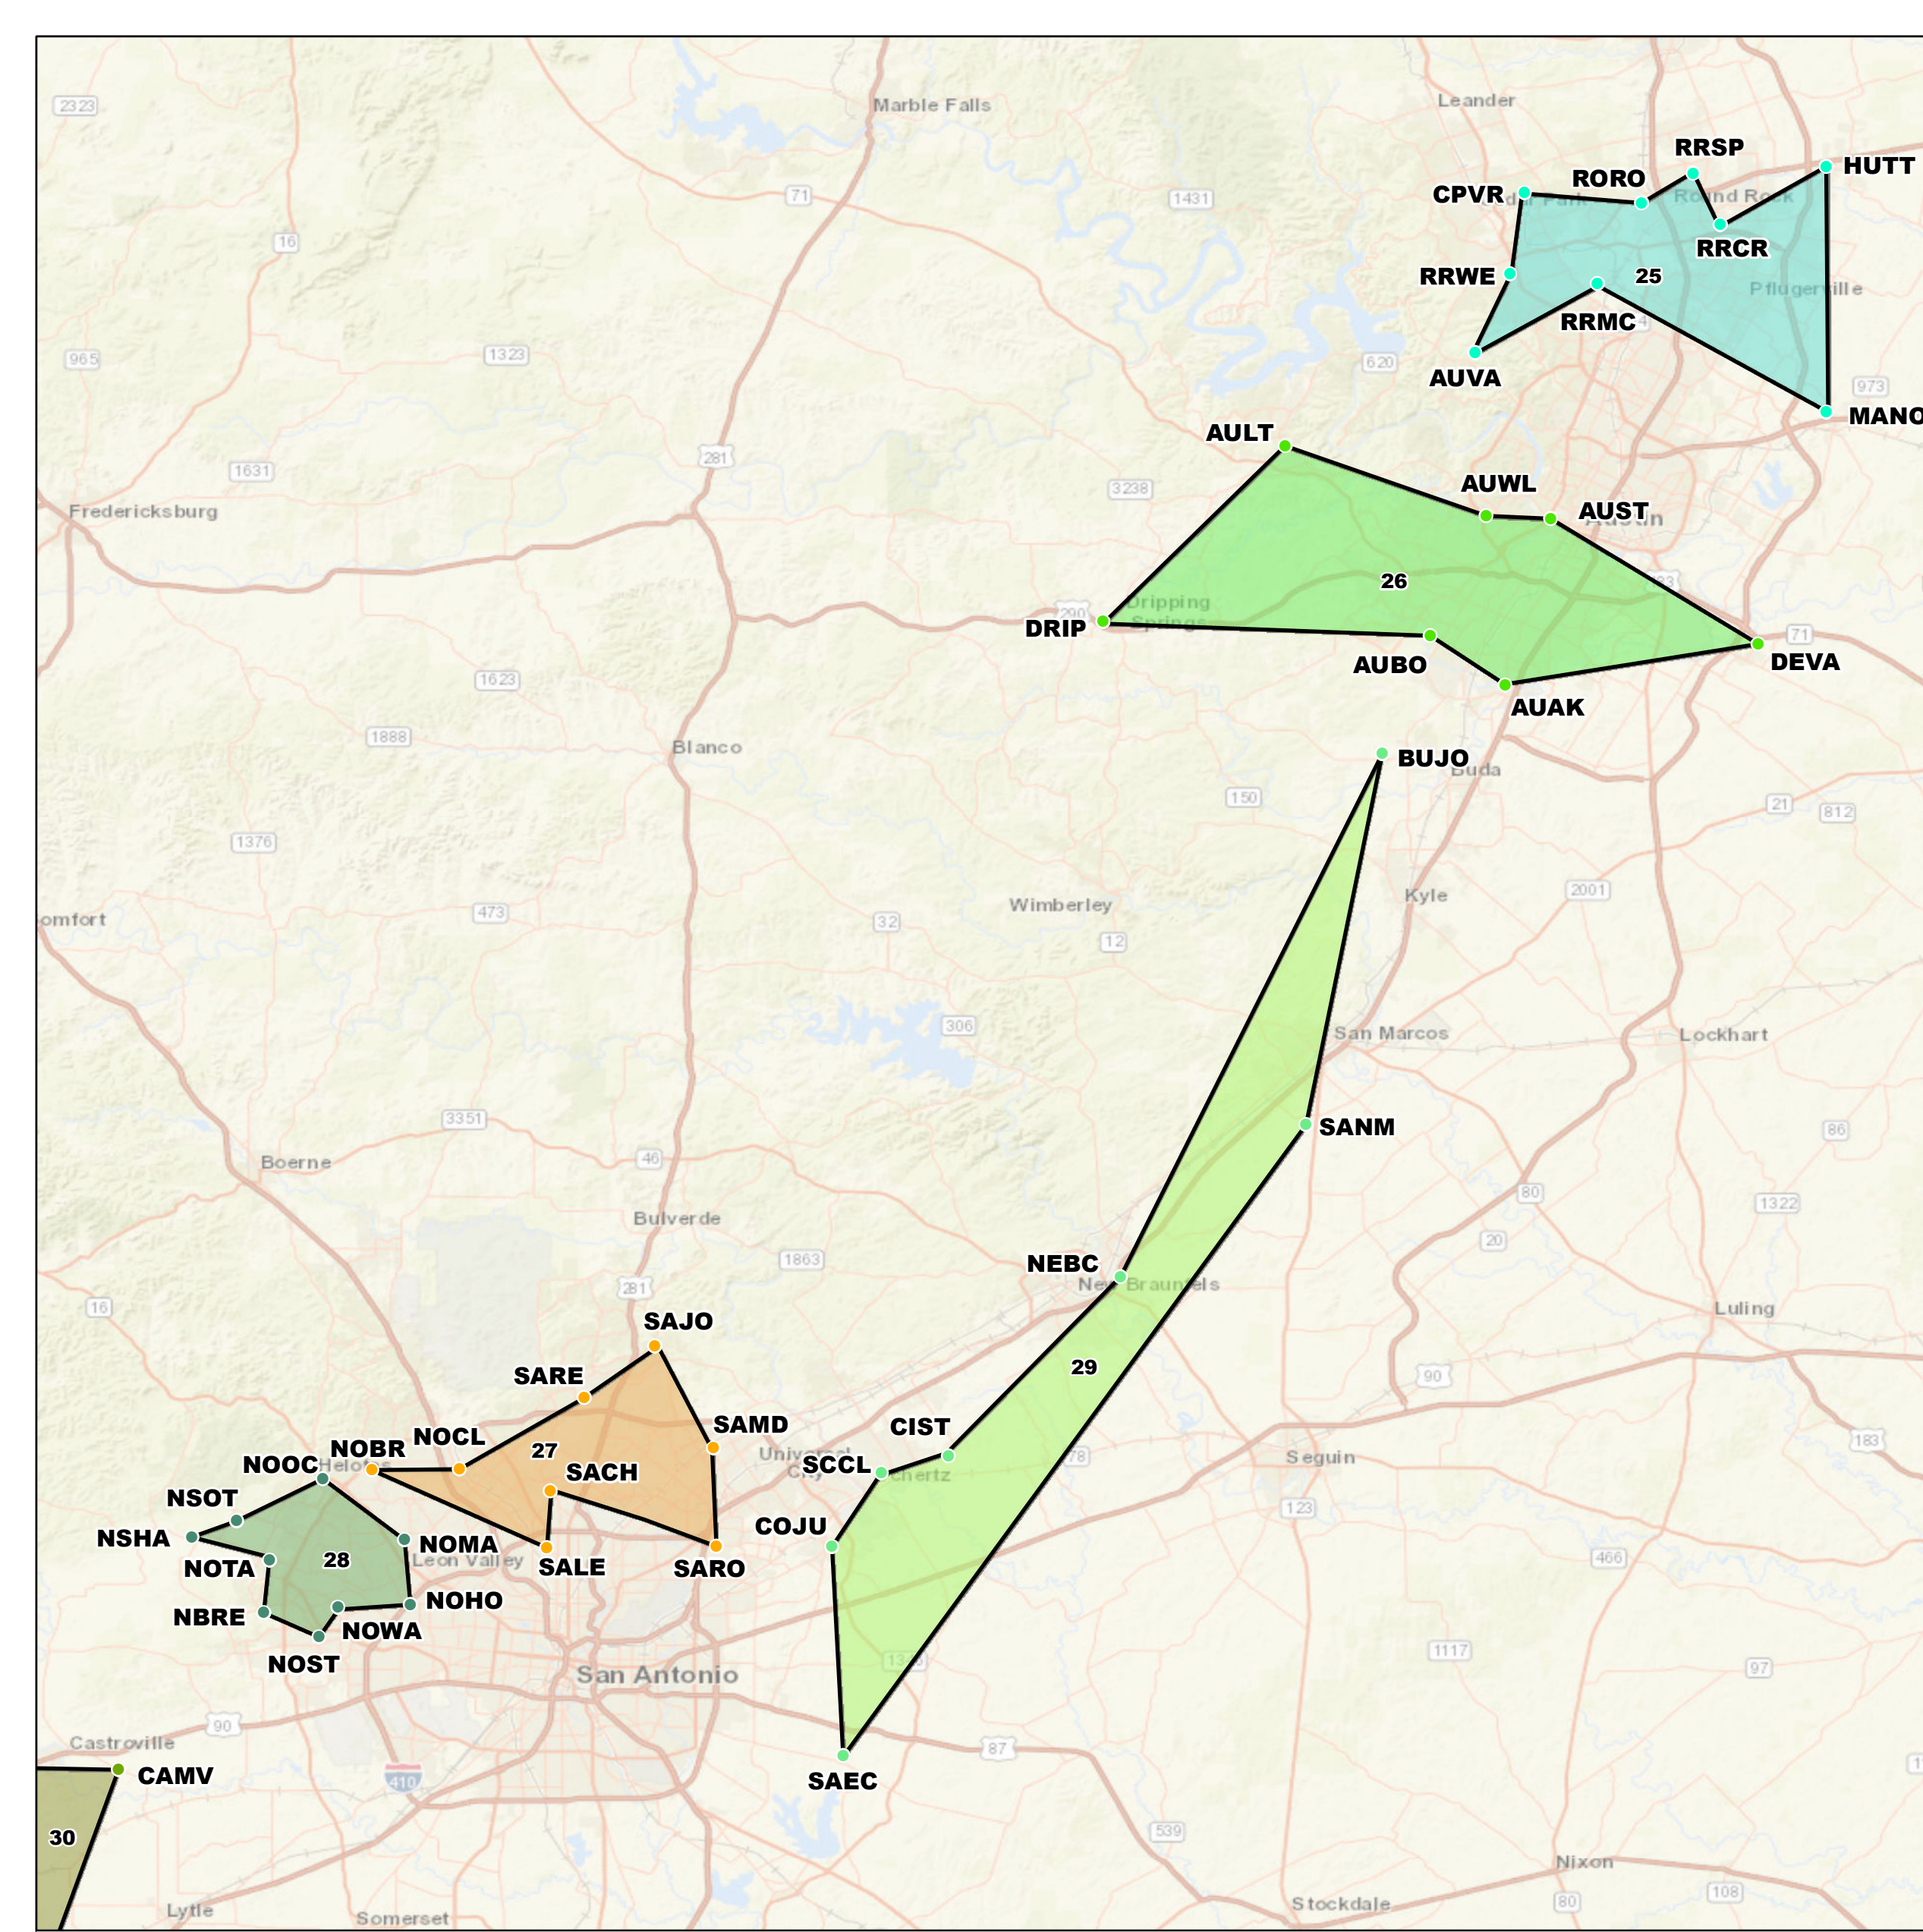

2024-26 - 6A FOOTBALL

AUSTIN/SAN ANTONIO