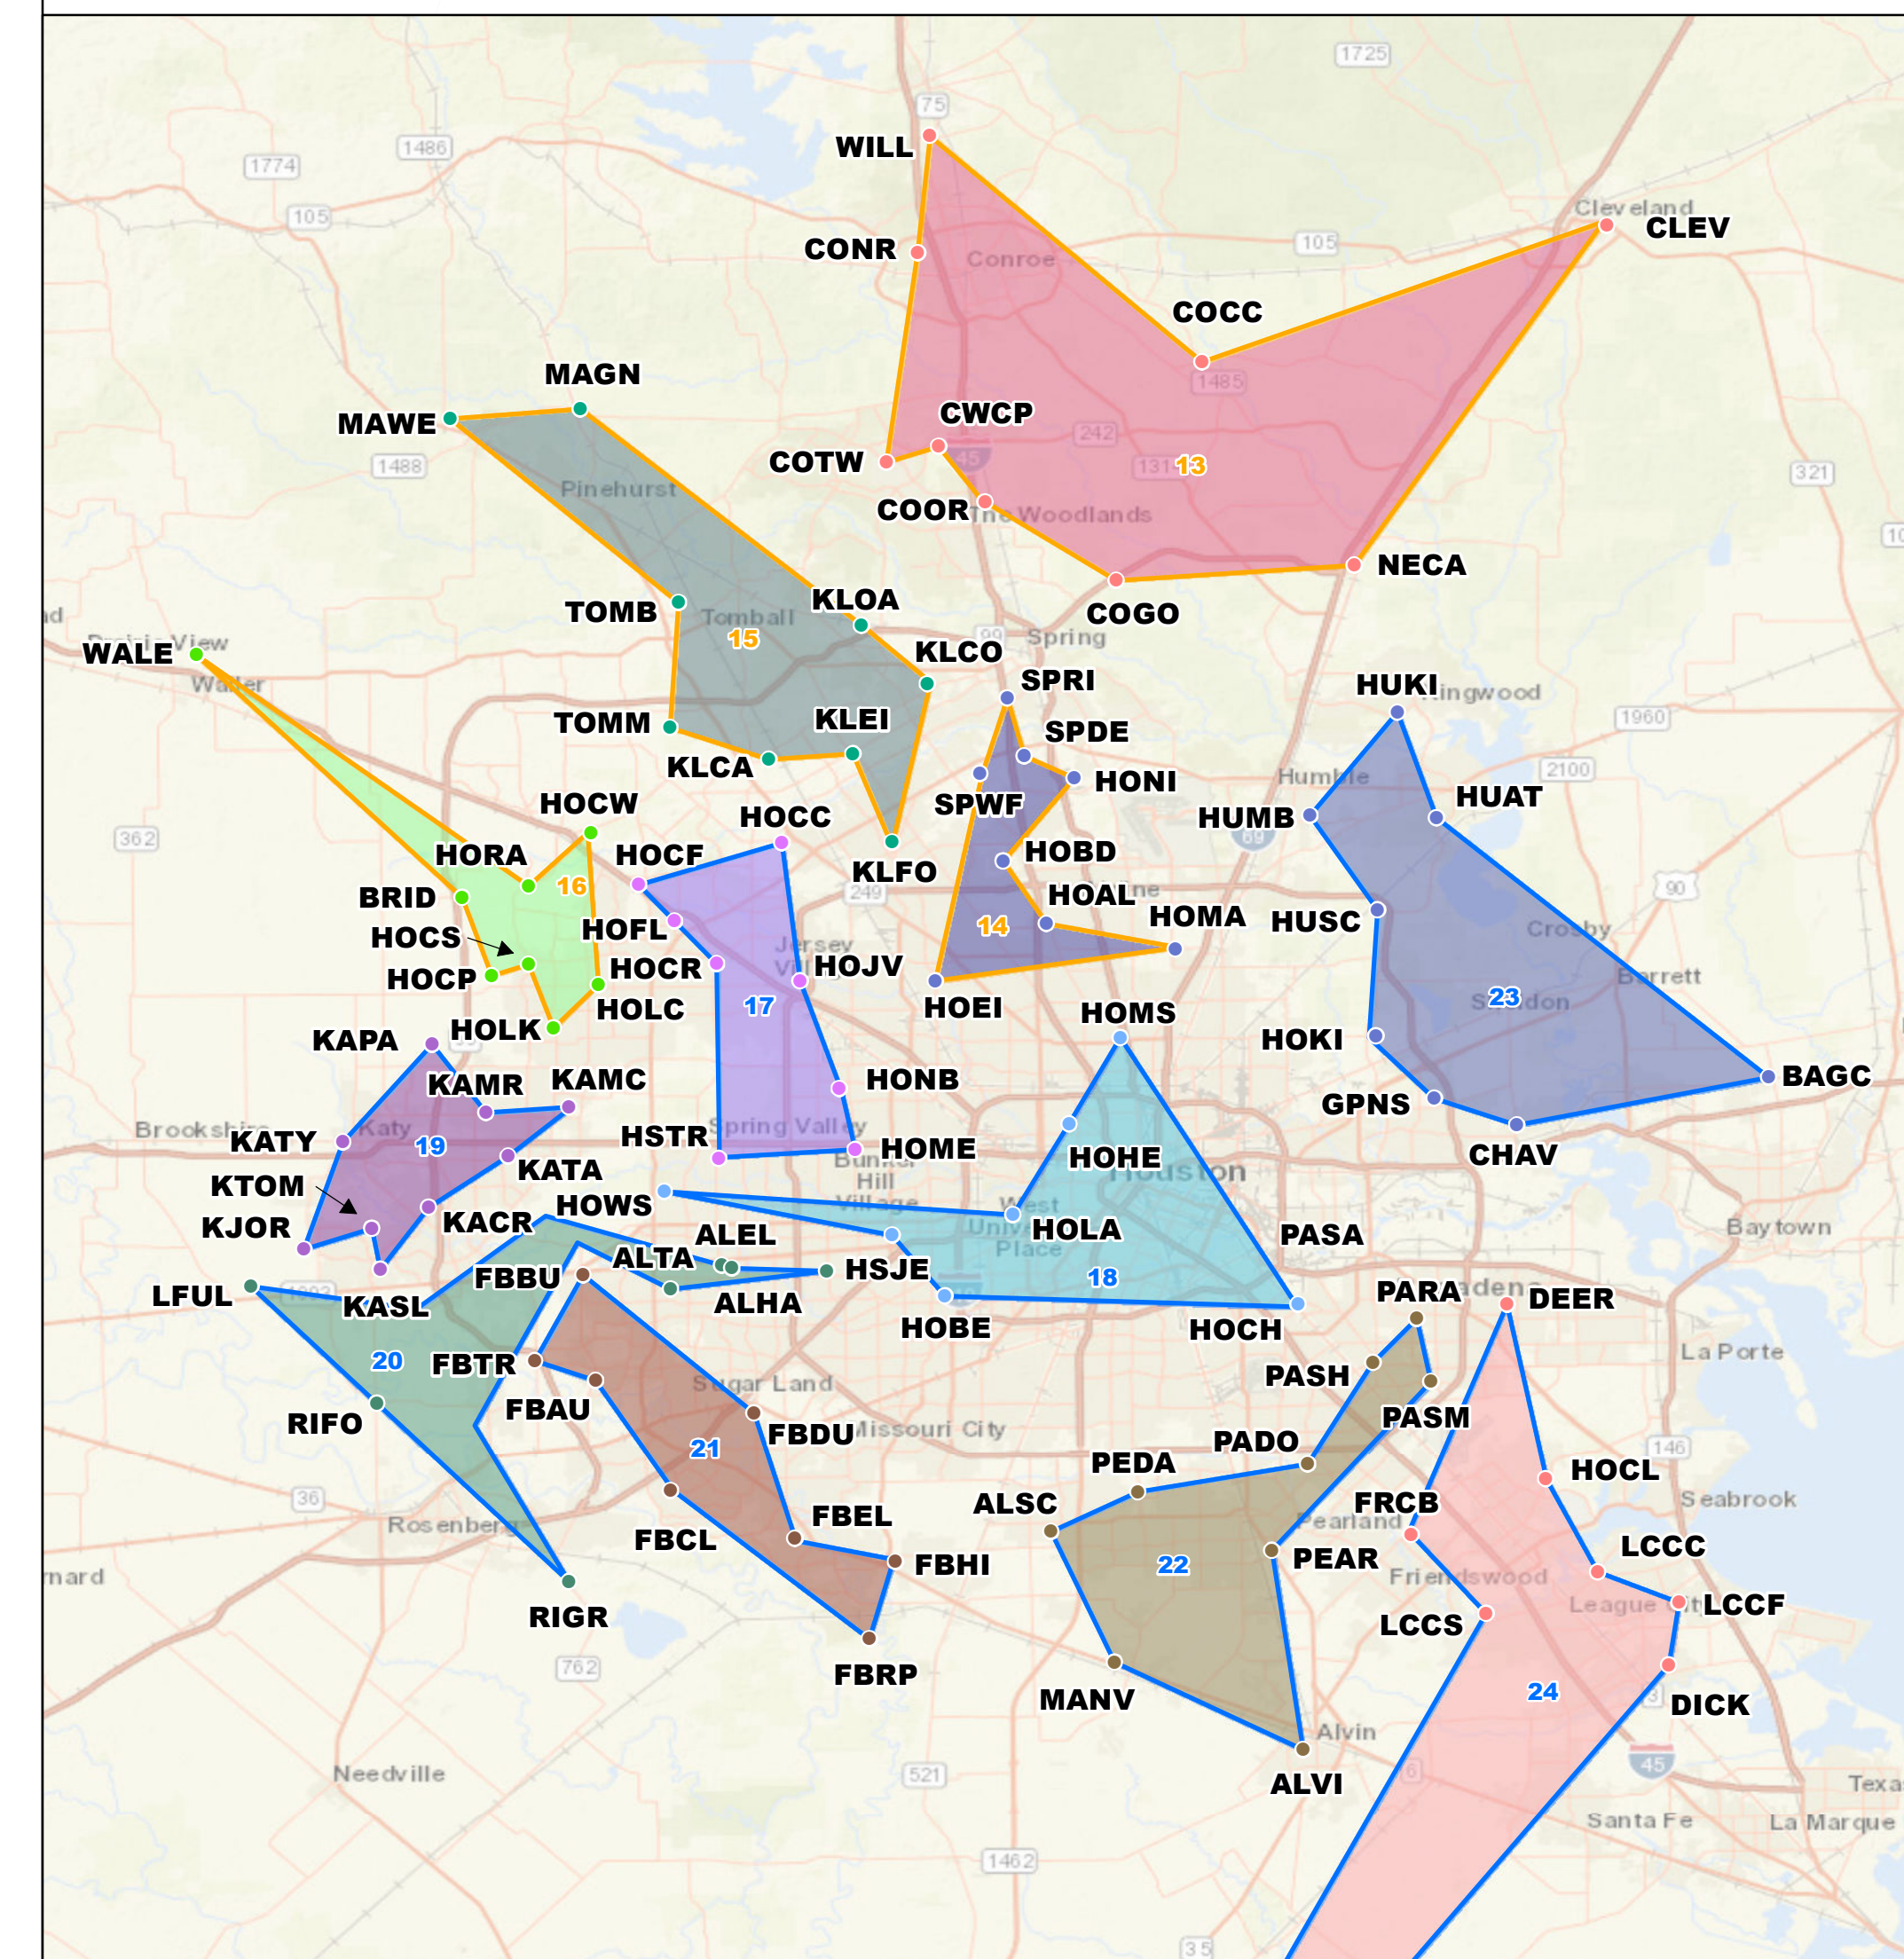

2024-26 - 6A FOOTBALL

AUSTIN/SAN ANTONIO

HOUSTON

THE VALLEY

DFW

Legend

- Schools

Region 1

- District 1
- District 2
- District 3
- District 4
- District 5
- District 6
- District 7
- District 8

Region 2

- District 9
- District 10
- District 11
- District 12
- District 13
- District 14
- District 15
- District 16

Region 3

- District 17
- District 18
- District 19
- District 20
- District 21
- District 22
- District 23
- District 24

Region 4

- District 25
- District 26
- District 27
- District 28
- District 29
- District 30
- District 31
- District 32