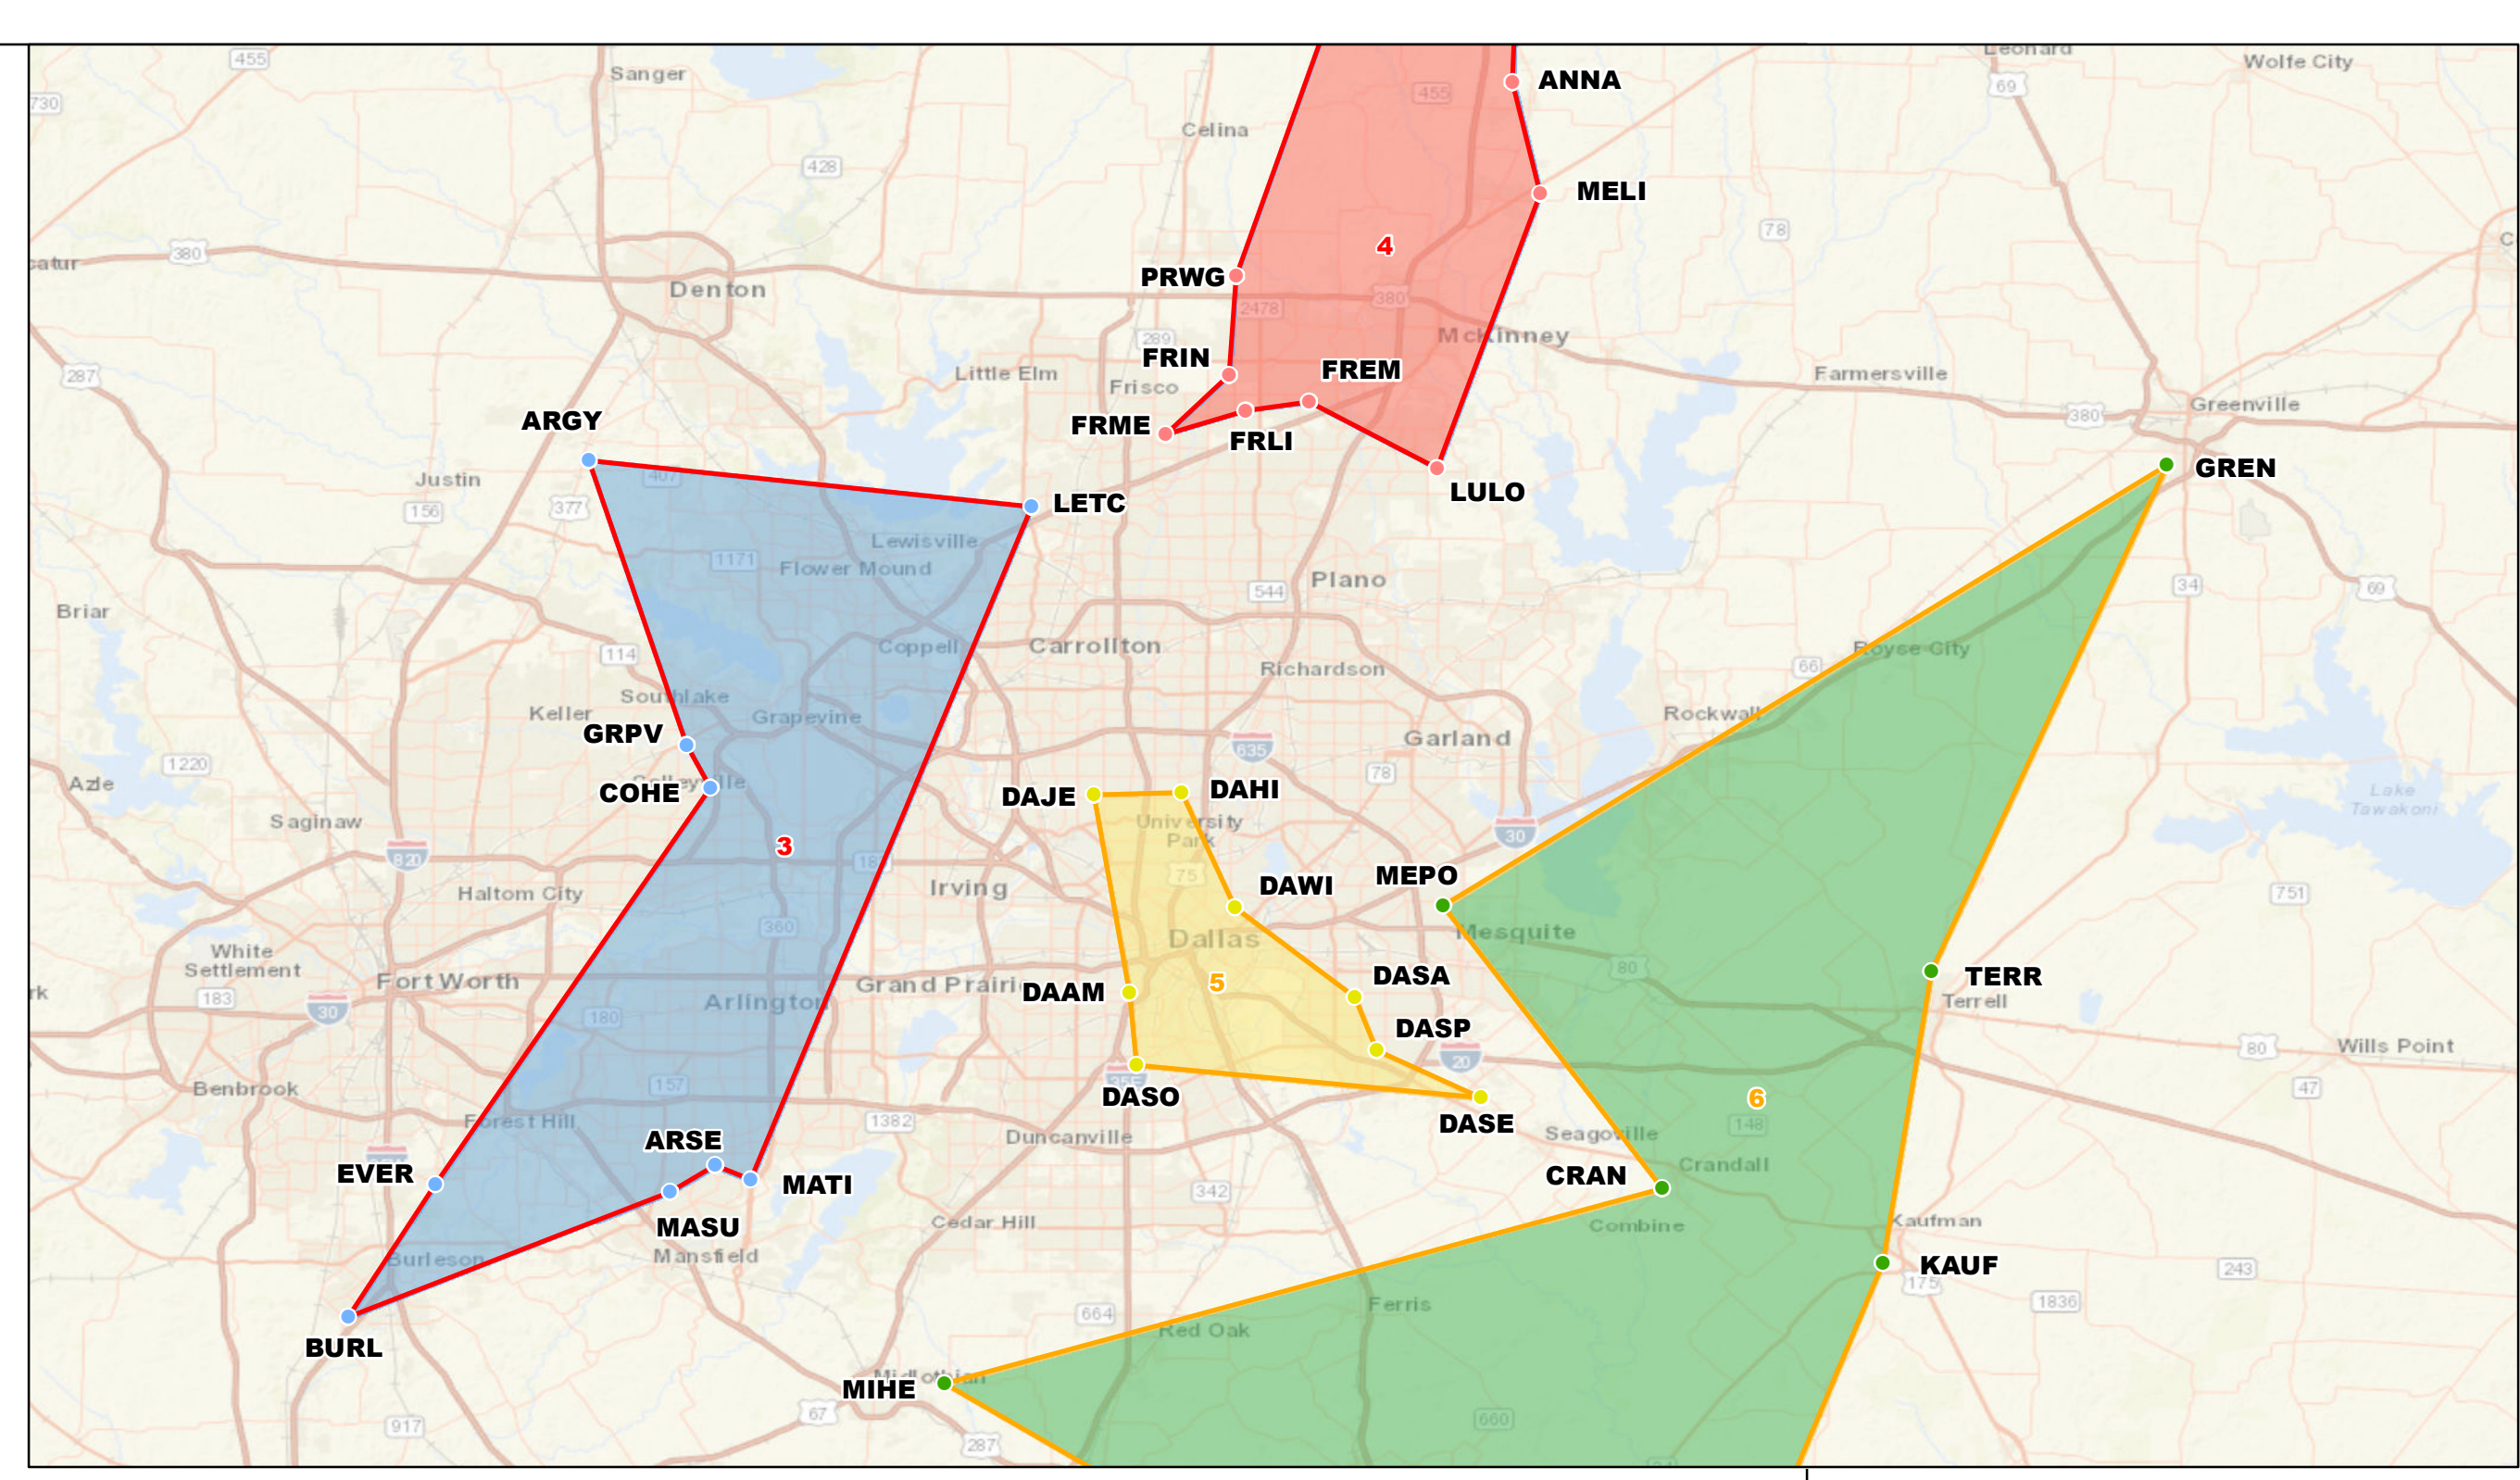

DFW

Legend

- Schools

Region 1

- District 1
- District 2
- District 3
- District 4

Region 2

- District 5
- District 6
- District 7
- District 8

Region 3

- District 9
- District 10
- District 11
- District 12

Region 4

- District 13
- District 14
- District 15
- District 16

DIST	LABEL	SCHOOL	DIST	LABEL	SCHOOL	DIST	LABEL	SCHOOL	DIST	LABEL	SCHOOL
1	CANU	CANUTO	1	EPAN	EL PASO ANDRESS	11	BAST	BASTROP	15	ROMA	ROBERTSON
1	CLHD	CLINT HORIZON	1	EPCH	EL PASO	11	ELGI	ELGIN	15	WVME	WYATT
1	ELPA	EL PASO	1	EPBU	EL PASO BURGES	11	MONT	MONTICELLO	15	WVME	WYATT
1	EPAN	EL PASO ANDRESS	1	EPHA	EL PASO HANES	11	SPLE	SPLERDA	15	WVME	WYATT
1	EPBU	EL PASO BURGES	1	EPJE	EL PASO JEFFERSON	11	TXCI	TEXAS CITY	15	WVME	WYATT
1	EPDV	EL PASO DEL VALLE	1	EPJE	EL PASO JEFFERSON	11	TXCI	TEXAS CITY	15	WVME	WYATT
1	EPHA	EL PASO HANES	1	EPJE	EL PASO JEFFERSON	11	TXCI	TEXAS CITY	15	WVME	WYATT
1	EPJE	EL PASO JEFFERSON	1	EPJE	EL PASO JEFFERSON	11	TXCI	TEXAS CITY	15	WVME	WYATT
1	EPJA	EL PASO JEFFERSON	1	EPJE	EL PASO JEFFERSON	11	TXCI	TEXAS CITY	15	WVME	WYATT
1	EPKB	EL PASO JEFFERSON	1	EPJE	EL PASO JEFFERSON	11	TXCI	TEXAS CITY	15	WVME	WYATT
1	EPKC	EL PASO JEFFERSON	1	EPJE	EL PASO JEFFERSON	11	TXCI	TEXAS CITY	15	WVME	WYATT
1	EPKD	EL PASO JEFFERSON	1	EPJE	EL PASO JEFFERSON	11	TXCI	TEXAS CITY	15	WVME	WYATT
1	EPKE	EL PASO JEFFERSON	1	EPJE	EL PASO JEFFERSON	11	TXCI	TEXAS CITY	15	WVME	WYATT
1	EPKF	EL PASO JEFFERSON	1	EPJE	EL PASO JEFFERSON	11	TXCI	TEXAS CITY	15	WVME	WYATT
1	EPKG	EL PASO JEFFERSON	1	EPJE	EL PASO JEFFERSON	11	TXCI	TEXAS CITY	15	WVME	WYATT
1	EPKH	EL PASO JEFFERSON	1	EPJE	EL PASO JEFFERSON	11	TXCI	TEXAS CITY	15	WVME	WYATT
1	EPKI	EL PASO JEFFERSON	1	EPJE	EL PASO JEFFERSON	11	TXCI	TEXAS CITY	15	WVME	WYATT
1	EPKJ	EL PASO JEFFERSON	1	EPJE	EL PASO JEFFERSON	11	TXCI	TEXAS CITY	15	WVME	WYATT
1	EPKL	EL PASO JEFFERSON	1	EPJE	EL PASO JEFFERSON	11	TXCI	TEXAS CITY	15	WVME	WYATT
1	EPKM	EL PASO JEFFERSON	1	EPJE	EL PASO JEFFERSON	11	TXCI	TEXAS CITY	15	WVME	WYATT
1	EPKN	EL PASO JEFFERSON	1	EPJE	EL PASO JEFFERSON	11	TXCI	TEXAS CITY	15	WVME	WYATT
1	EPKO	EL PASO JEFFERSON	1	EPJE	EL PASO JEFFERSON	11	TXCI	TEXAS CITY	15	WVME	WYATT
1	EPKP	EL PASO JEFFERSON	1	EPJE	EL PASO JEFFERSON	11	TXCI	TEXAS CITY	15	WVME	WYATT
1	EPKQ	EL PASO JEFFERSON	1	EPJE	EL PASO JEFFERSON	11	TXCI	TEXAS CITY	15	WVME	WYATT
1	EPKR	EL PASO JEFFERSON	1	EPJE	EL PASO JEFFERSON	11	TXCI	TEXAS CITY	15	WVME	WYATT
1	EPKS	EL PASO JEFFERSON	1	EPJE	EL PASO JEFFERSON	11	TXCI	TEXAS CITY	15	WVME	WYATT
1	EPKT	EL PASO JEFFERSON	1	EPJE	EL PASO JEFFERSON	11	TXCI	TEXAS CITY	15	WVME	WYATT
1	EPKU	EL PASO JEFFERSON	1	EPJE	EL PASO JEFFERSON	11	TXCI	TEXAS CITY	15	WVME	WYATT
1	EPKV	EL PASO JEFFERSON	1	EPJE	EL PASO JEFFERSON	11	TXCI	TEXAS CITY	15	WVME	WYATT
1	EPKW	EL PASO JEFFERSON	1	EPJE	EL PASO JEFFERSON	11	TXCI	TEXAS CITY	15	WVME	WYATT
1	EPKW	EL PASO JEFFERSON	1	EPJE	EL PASO JEFFERSON	11	TXCI	TEXAS CITY	15	WVME	WYATT
1	EPKW	EL PASO JEFFERSON	1	EPJE	EL PASO JEFFERSON	11	TXCI	TEXAS CITY	15	WVME	WYATT