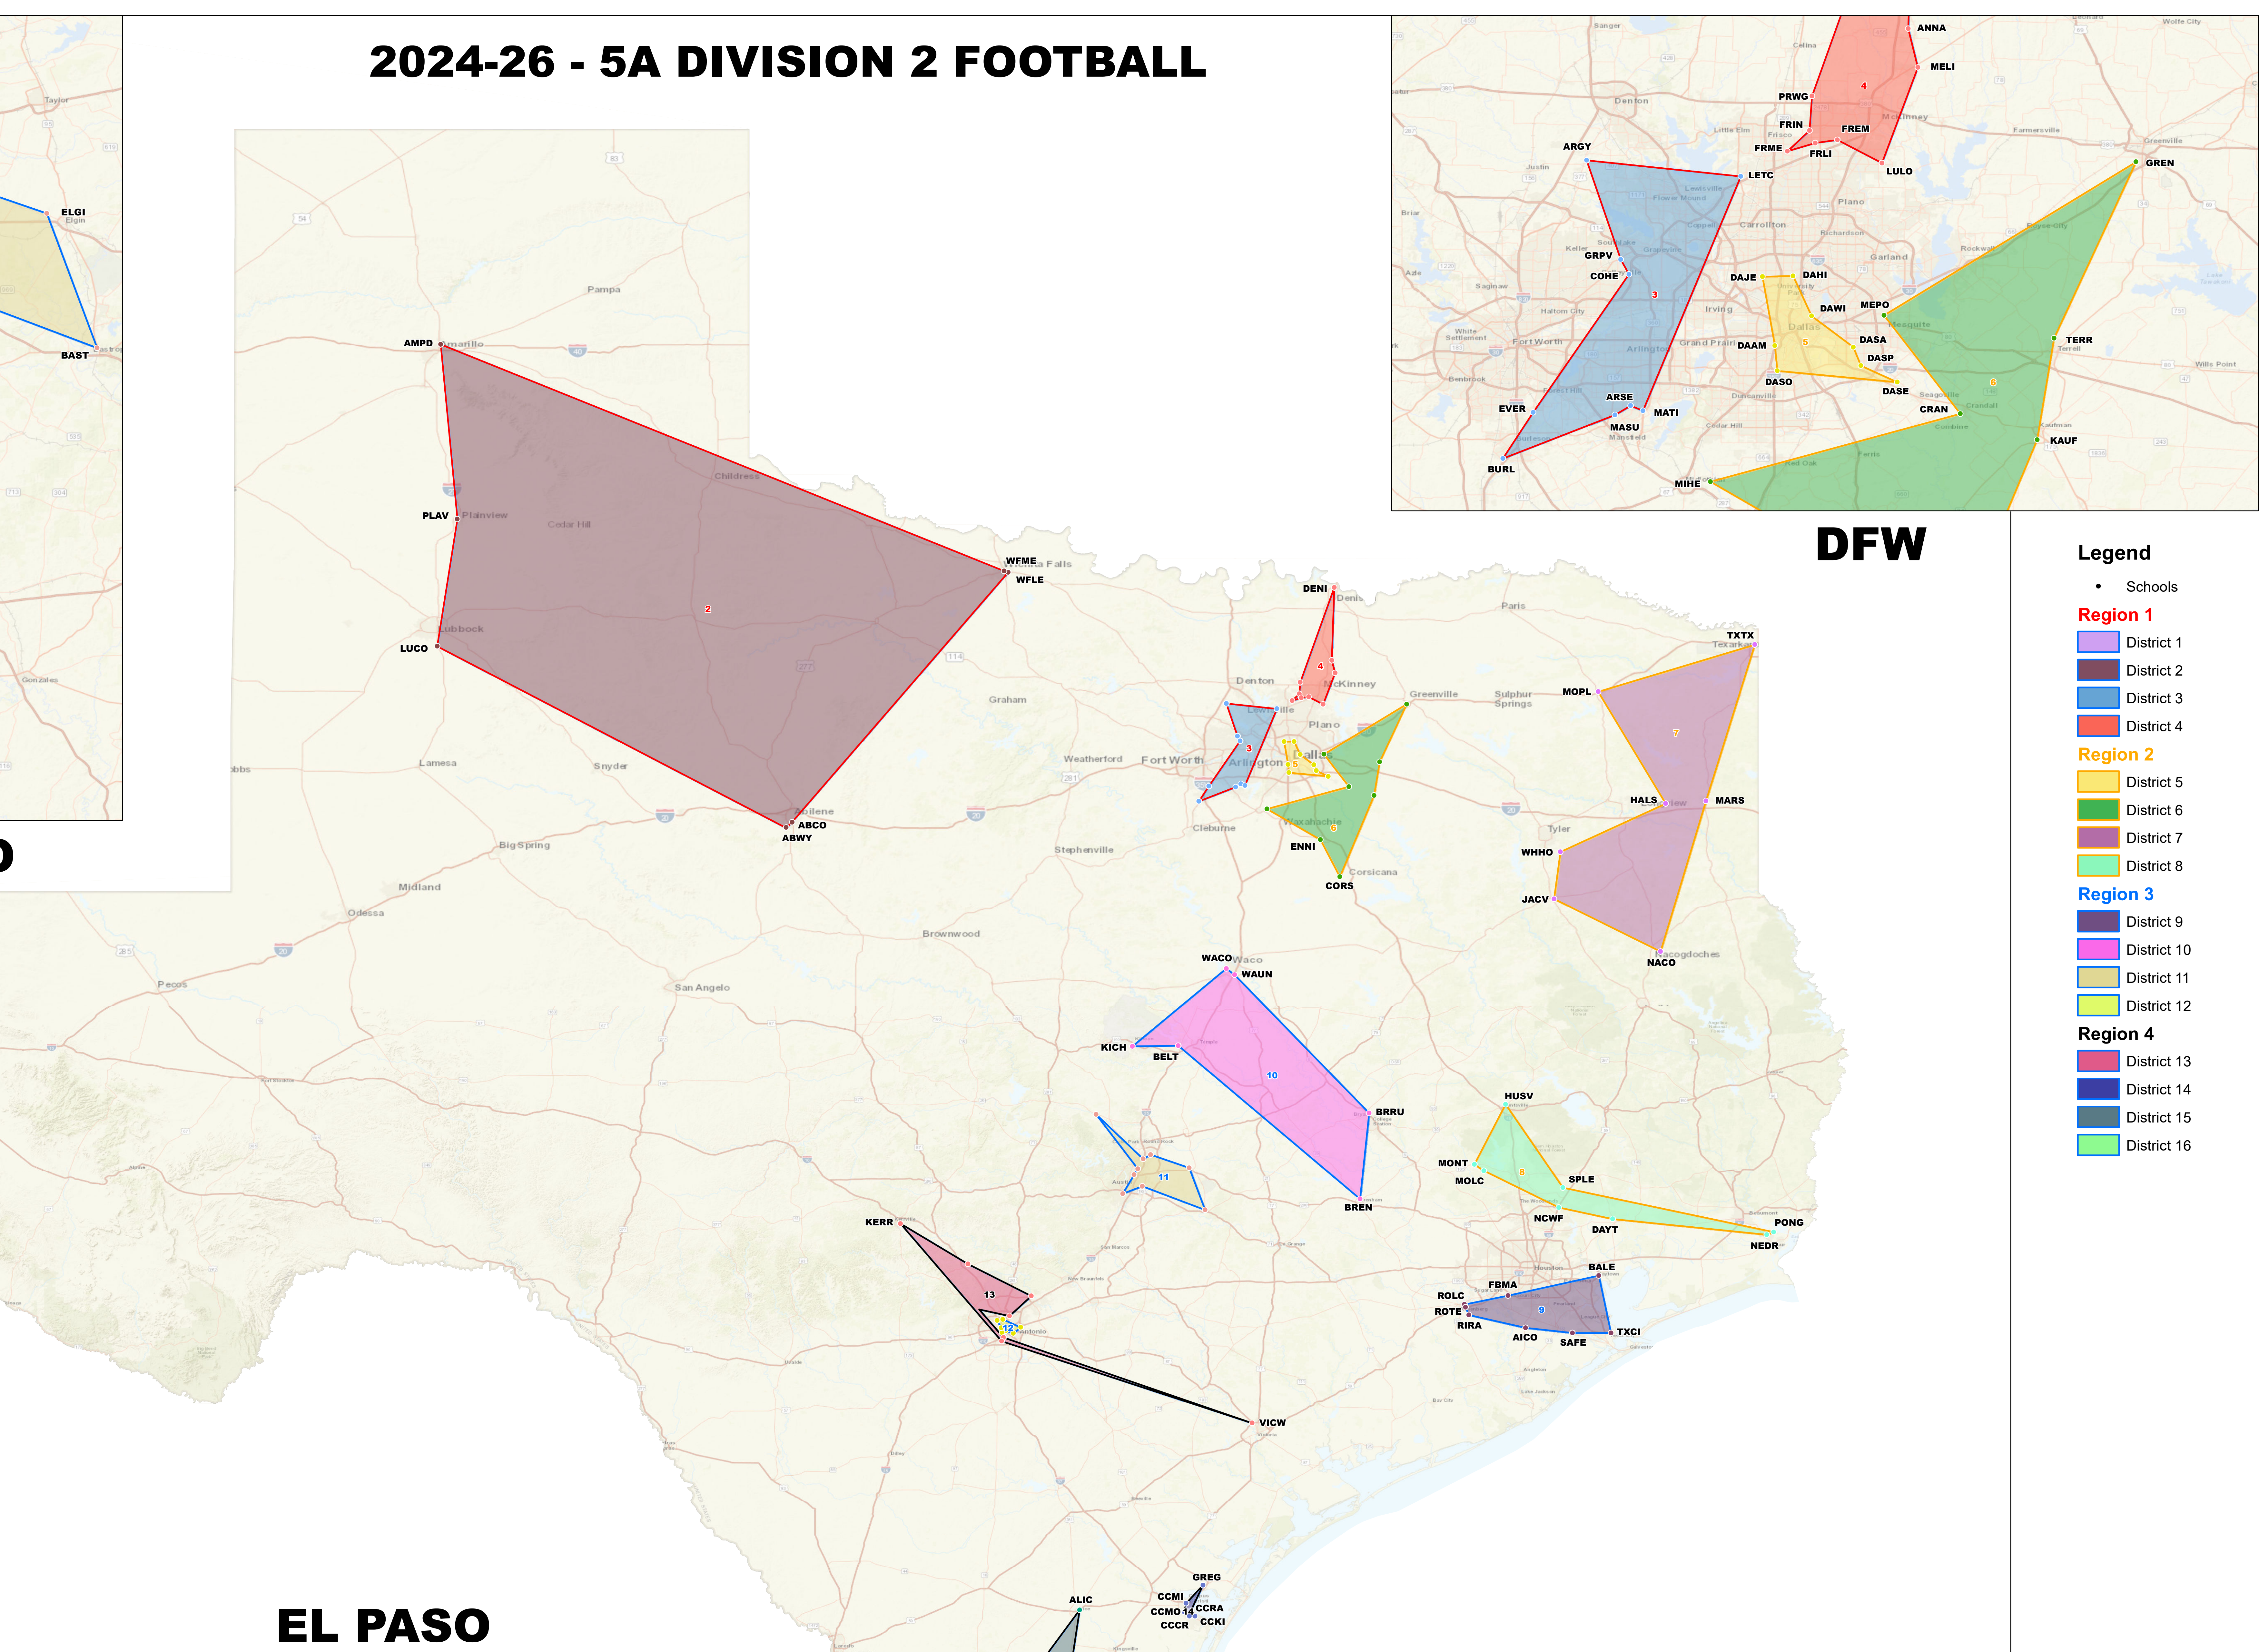

2024-26 - 5A DIVISION 2 FOOTBALL

AUSTIN/SAN ANTONIO

THE VALLEY

EL PASO

DFW

Legend

- Schools

Region 1

- District 1
- District 2
- District 3
- District 4

Region 2

- District 5
- District 6
- District 7
- District 8

Region 3

- District 9
- District 10
- District 11
- District 12

Region 4

- District 13
- District 14
- District 15
- District 16