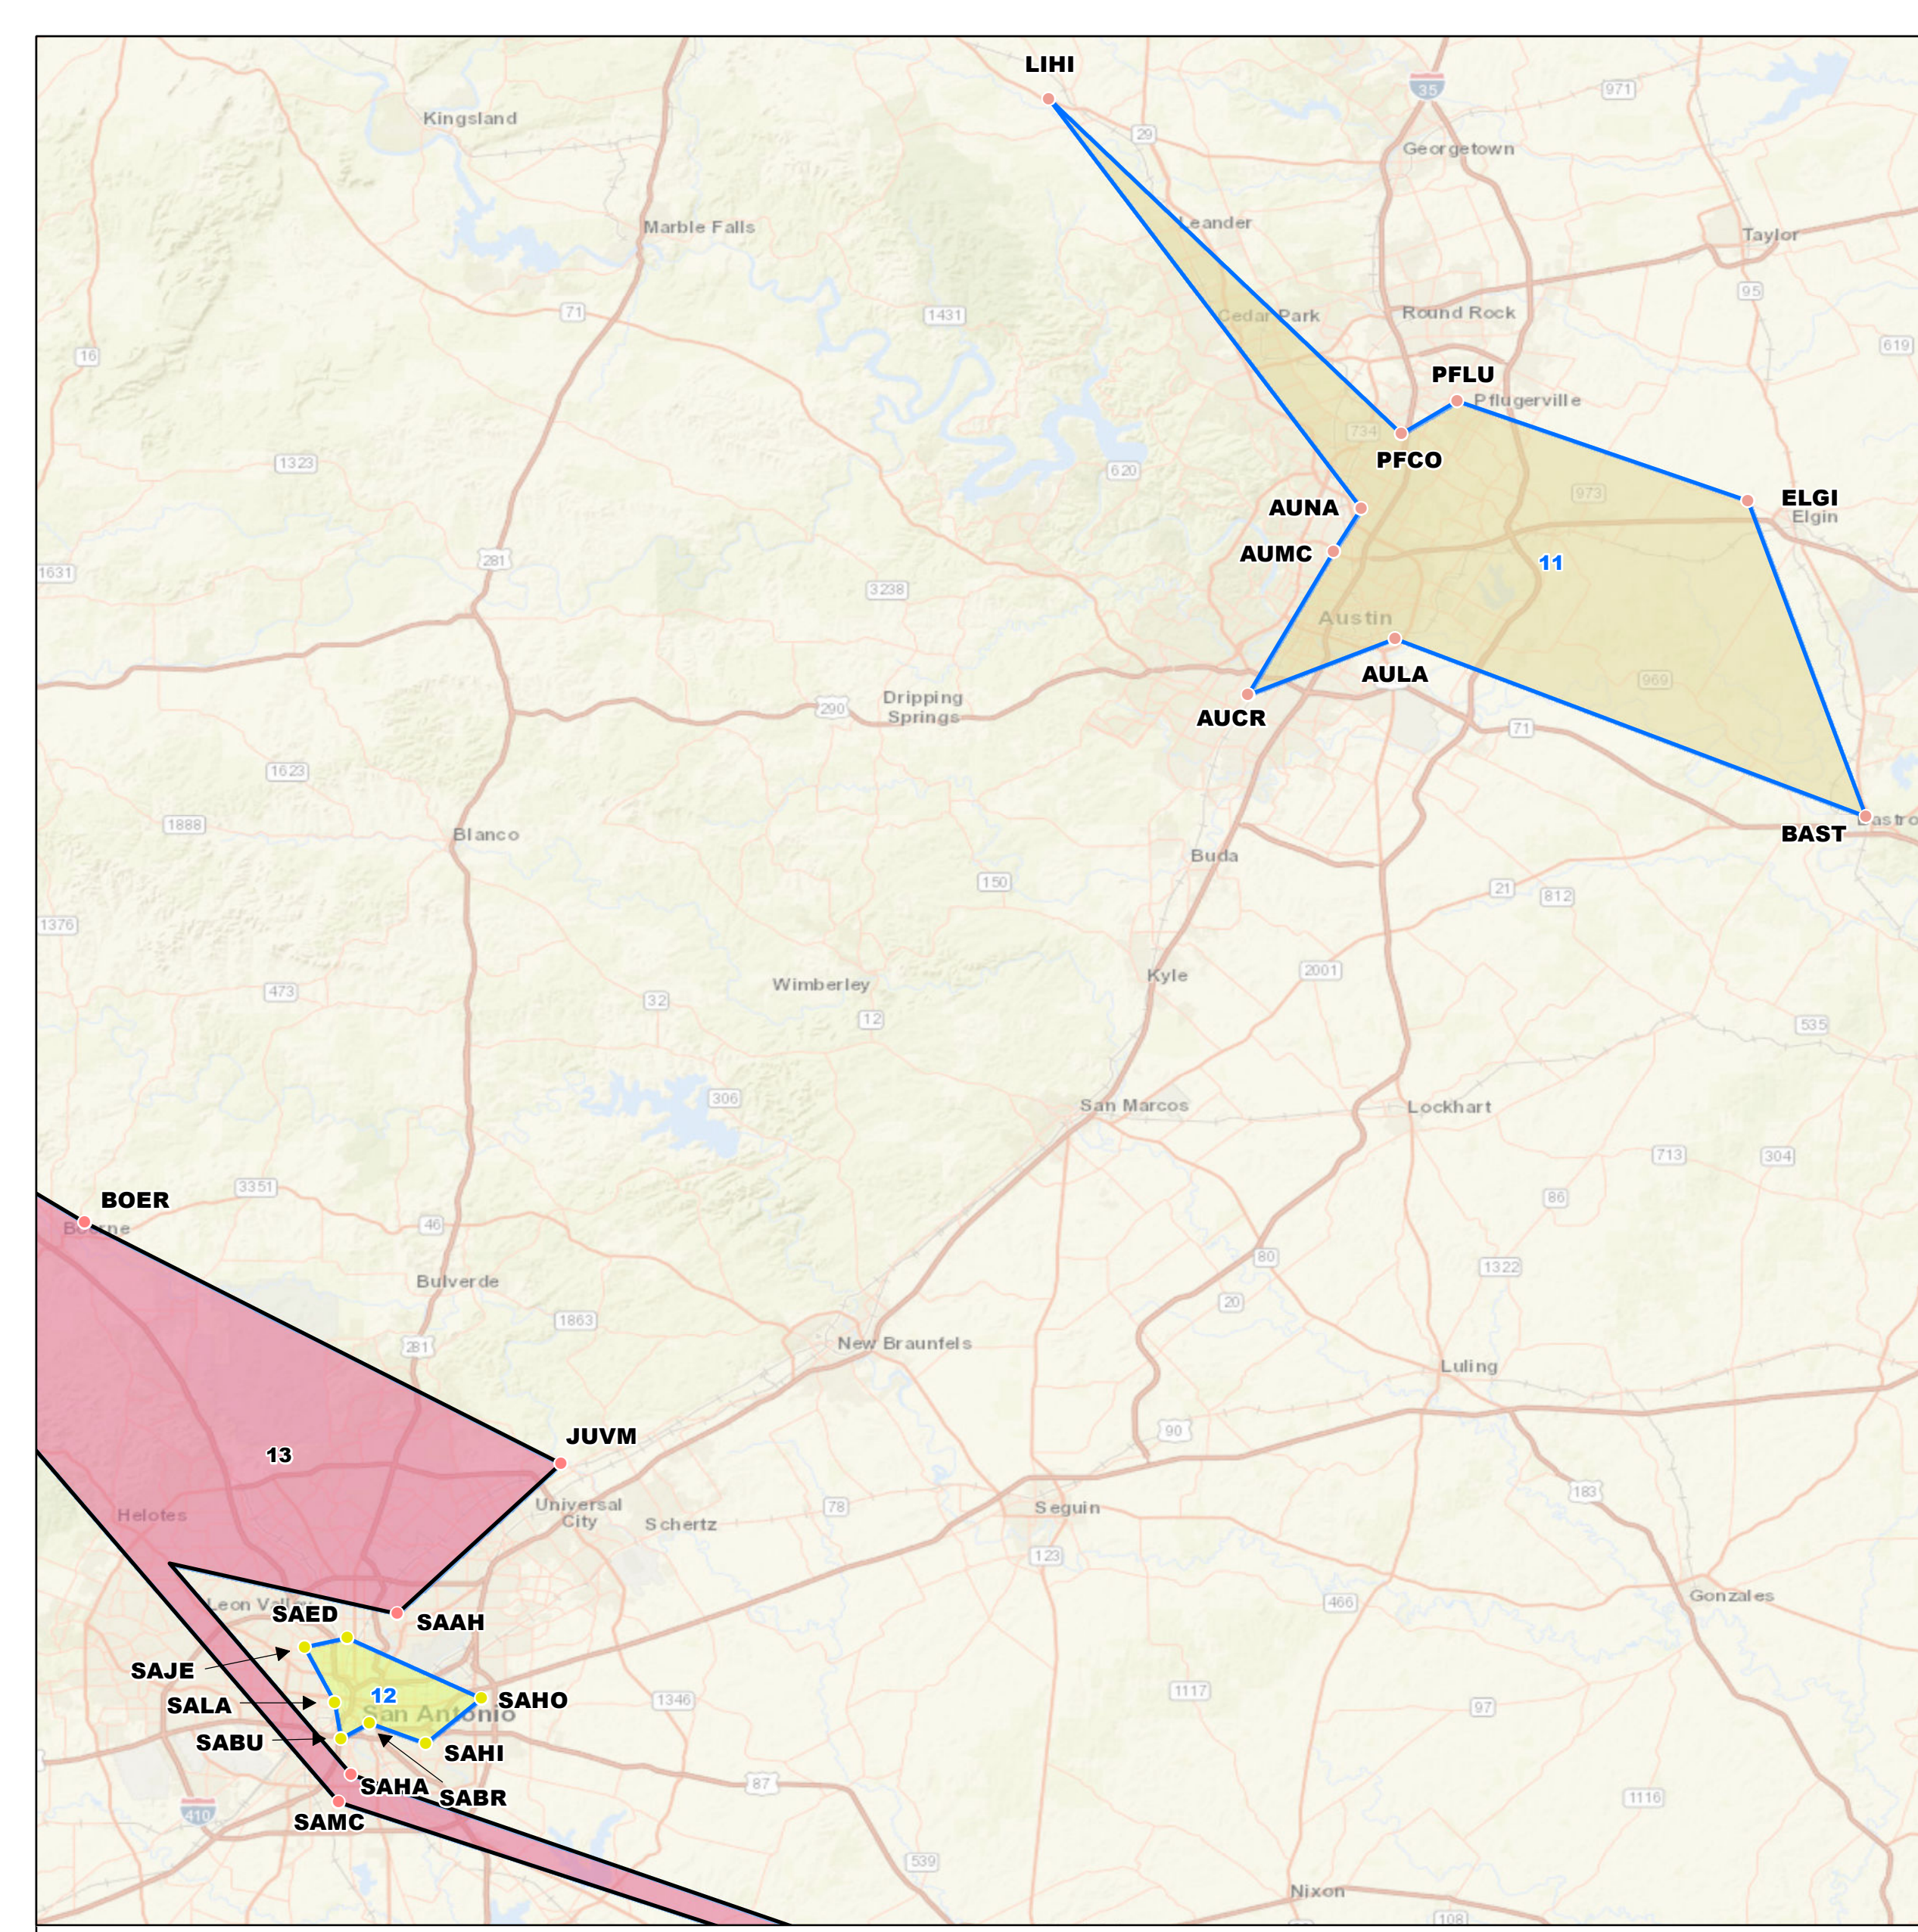

2024-26 - 5A DIVISION 2 FOOTBALL

AUSTIN/SAN ANTONIO