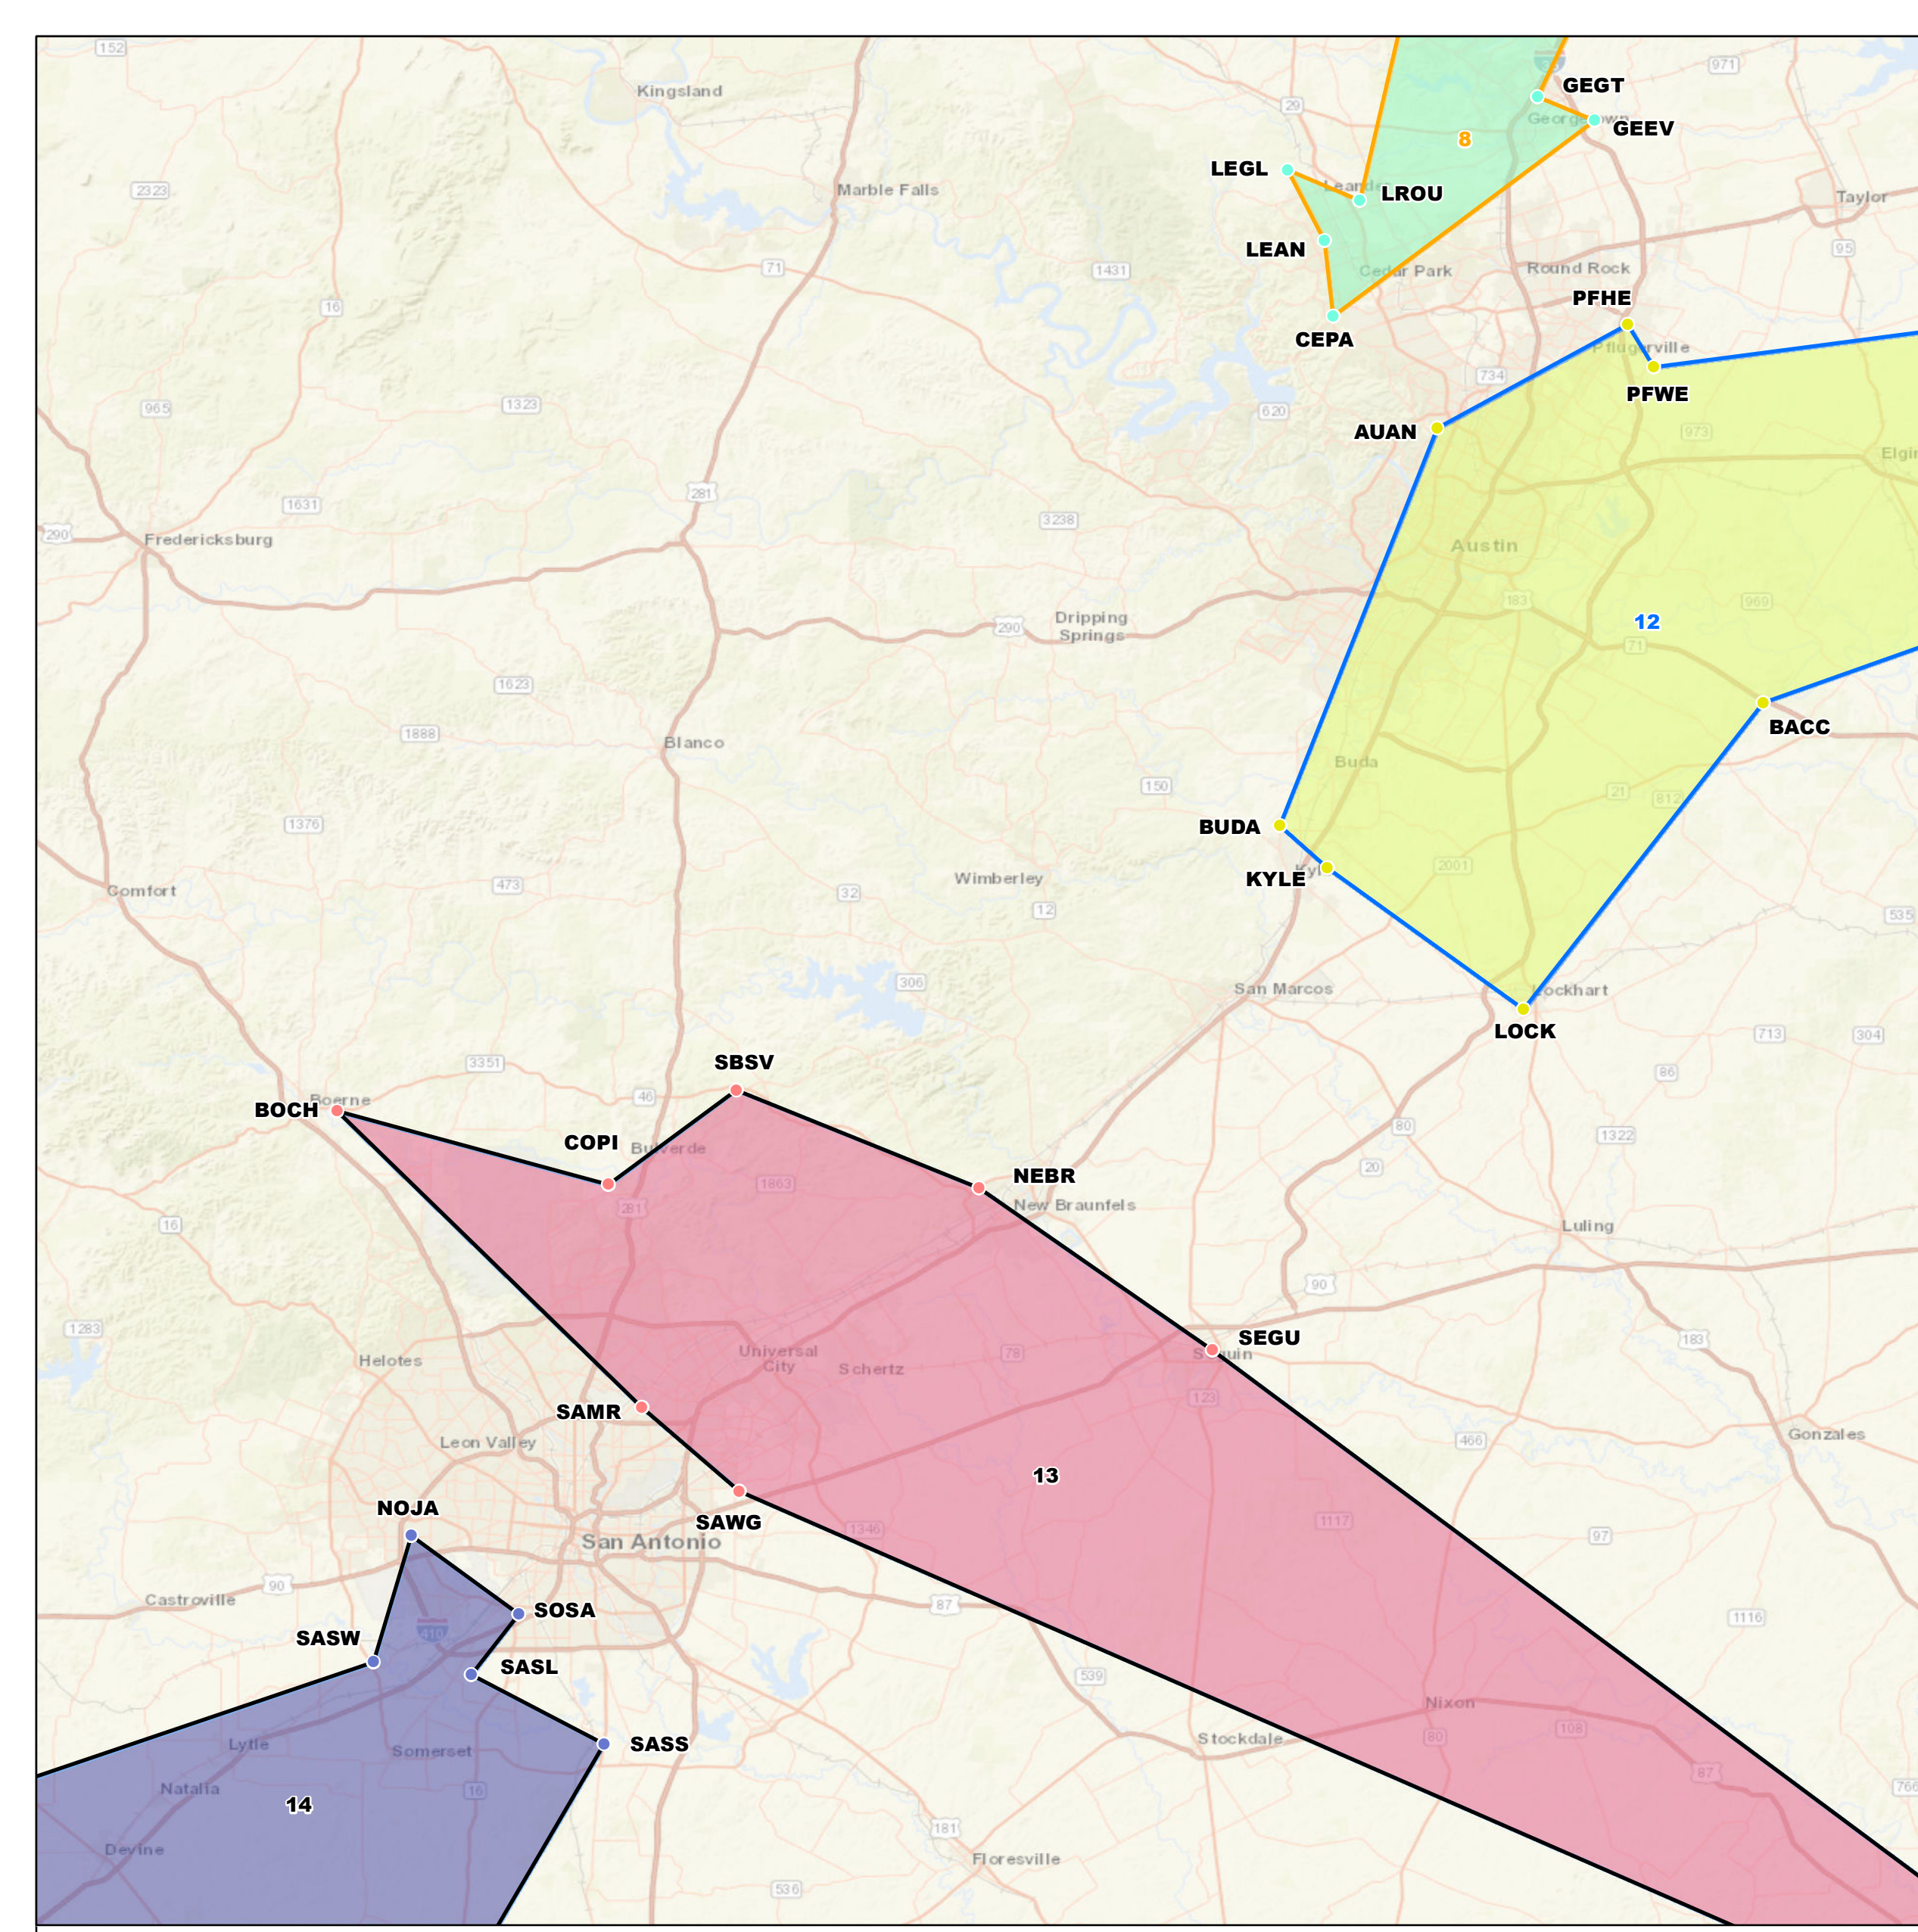

2024-26 - 5A DIVISION 1 FOOTBALL

AUSTIN/SAN ANTONIO

HOUSTON