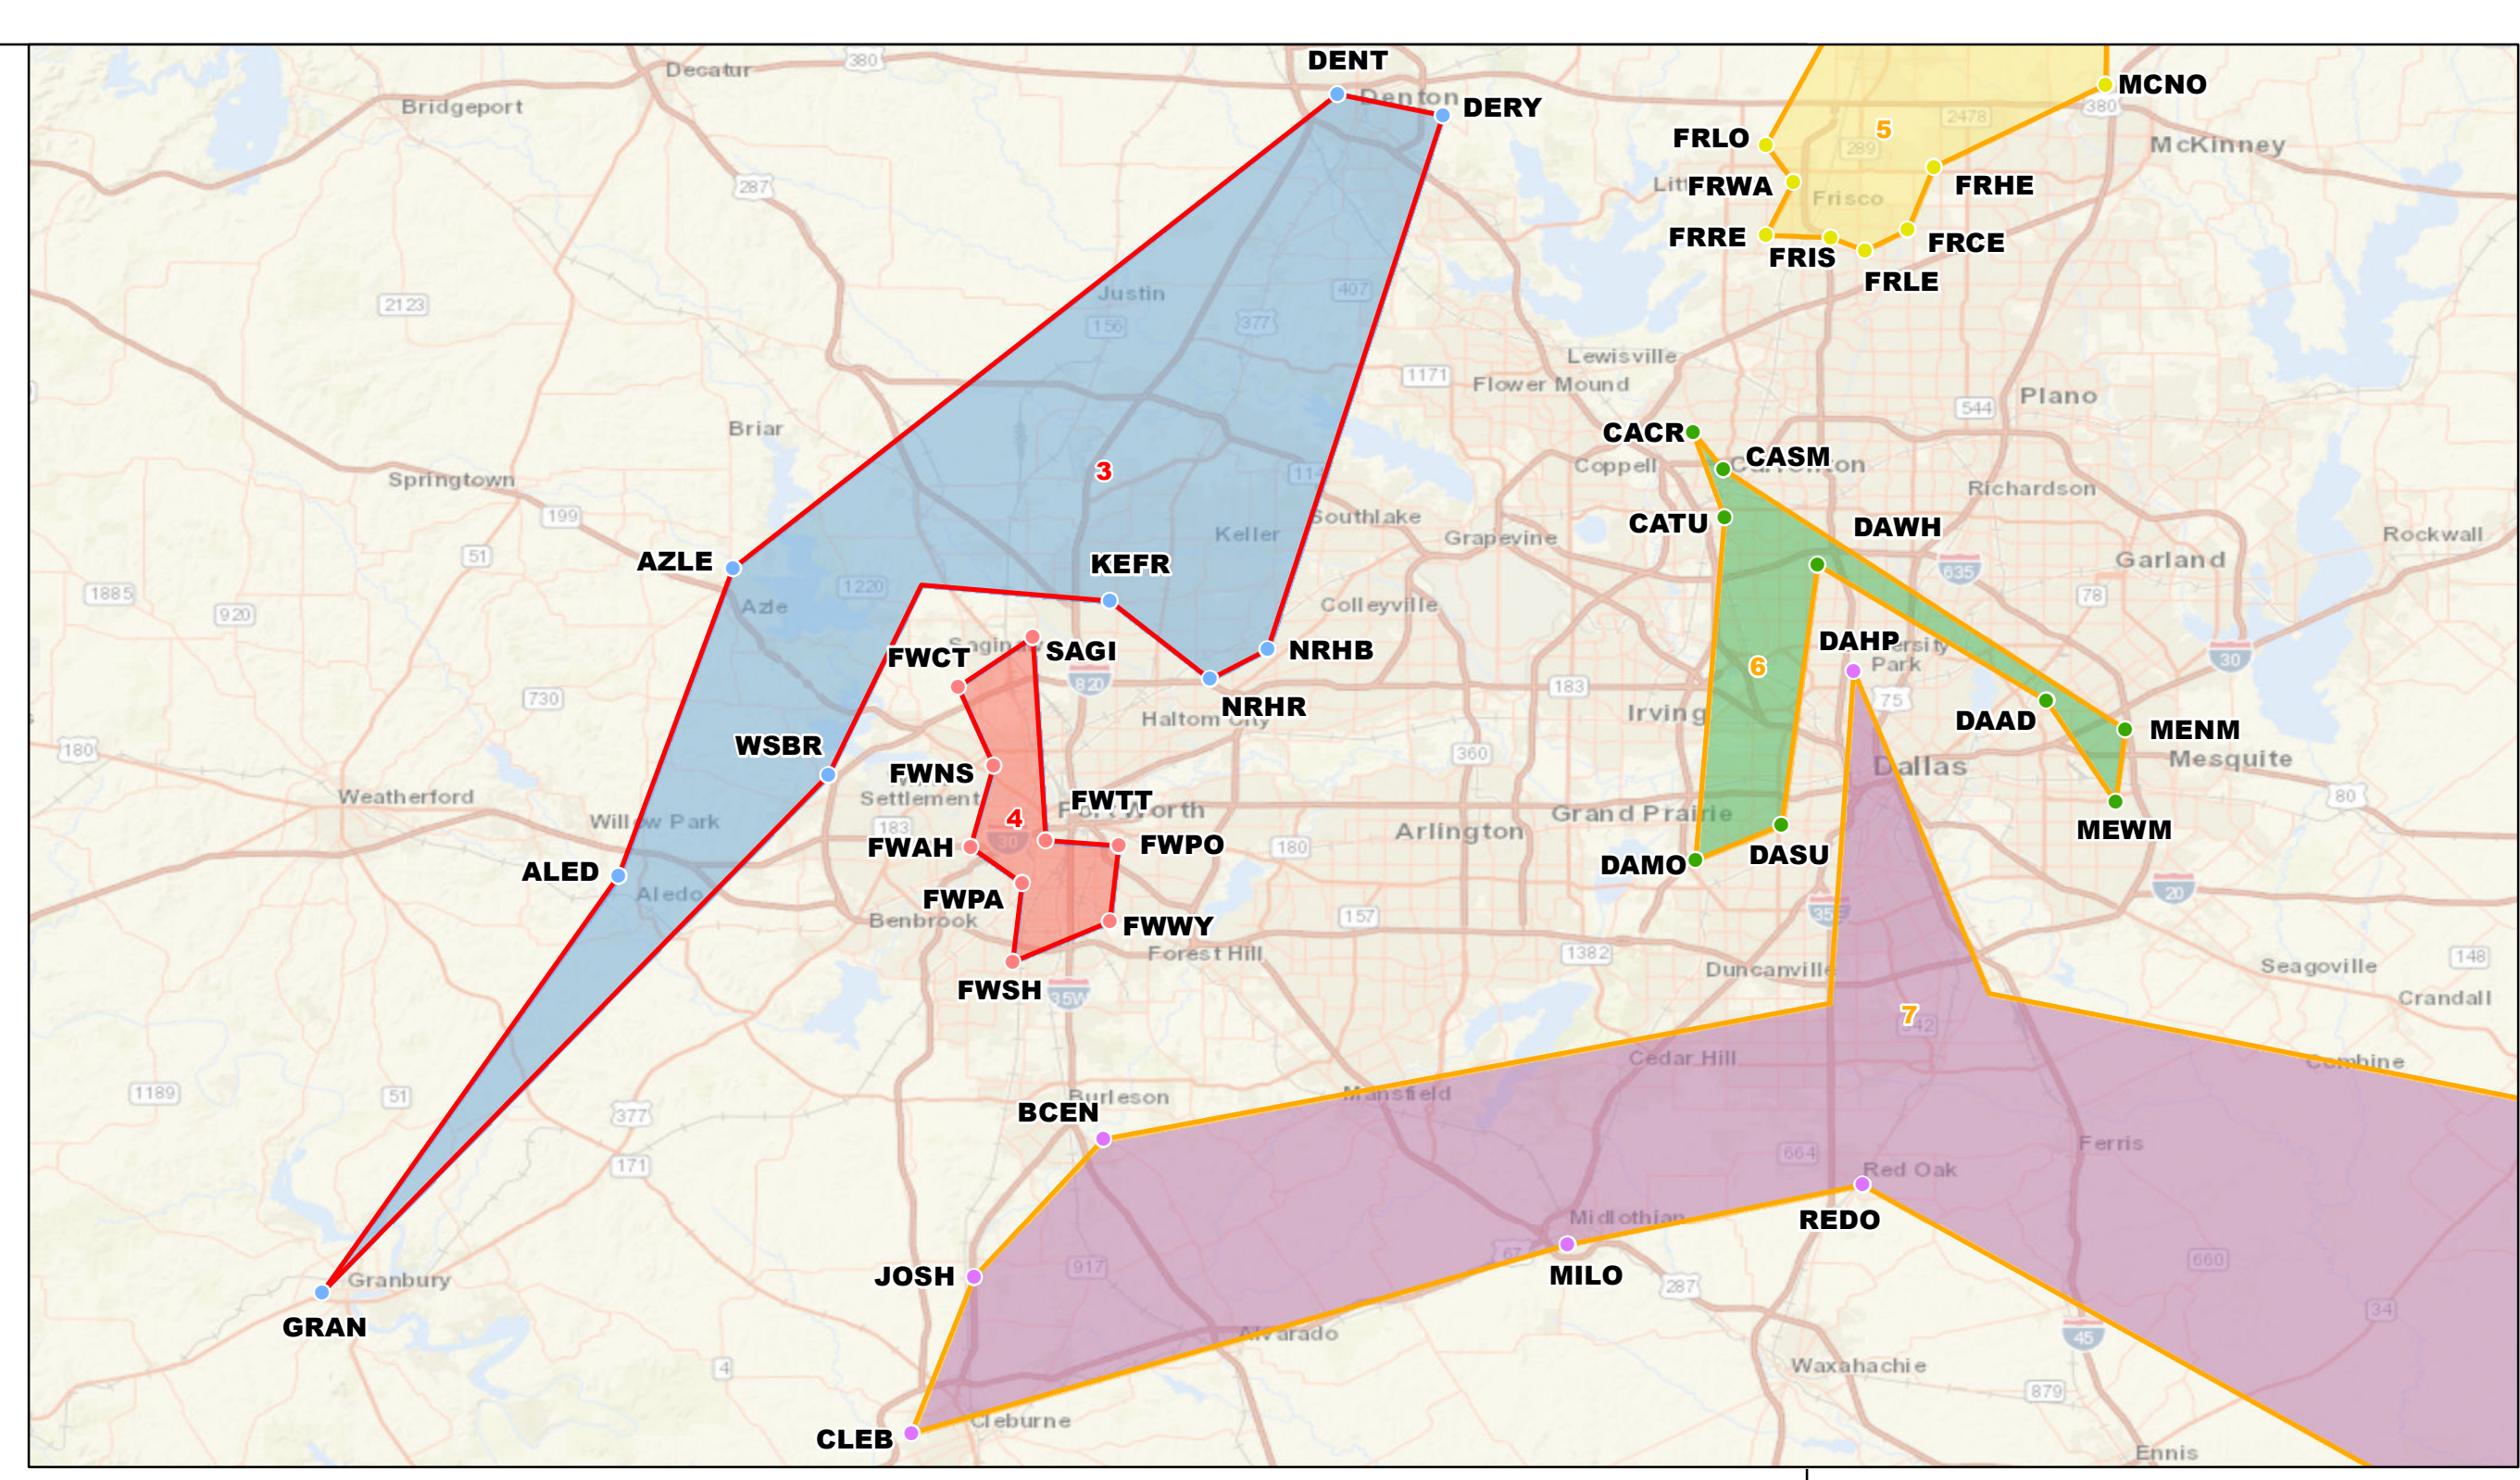

THE VALLEY

DFW

Legend

- Schools

Region 1

- District 1
- District 2
- District 3
- District 4

Region 2

- District 5
- District 6
- District 7
- District 8

Region 3

- District 9
- District 10
- District 11
- District 12

Region 4

- District 13
- District 14
- District 15
- District 16