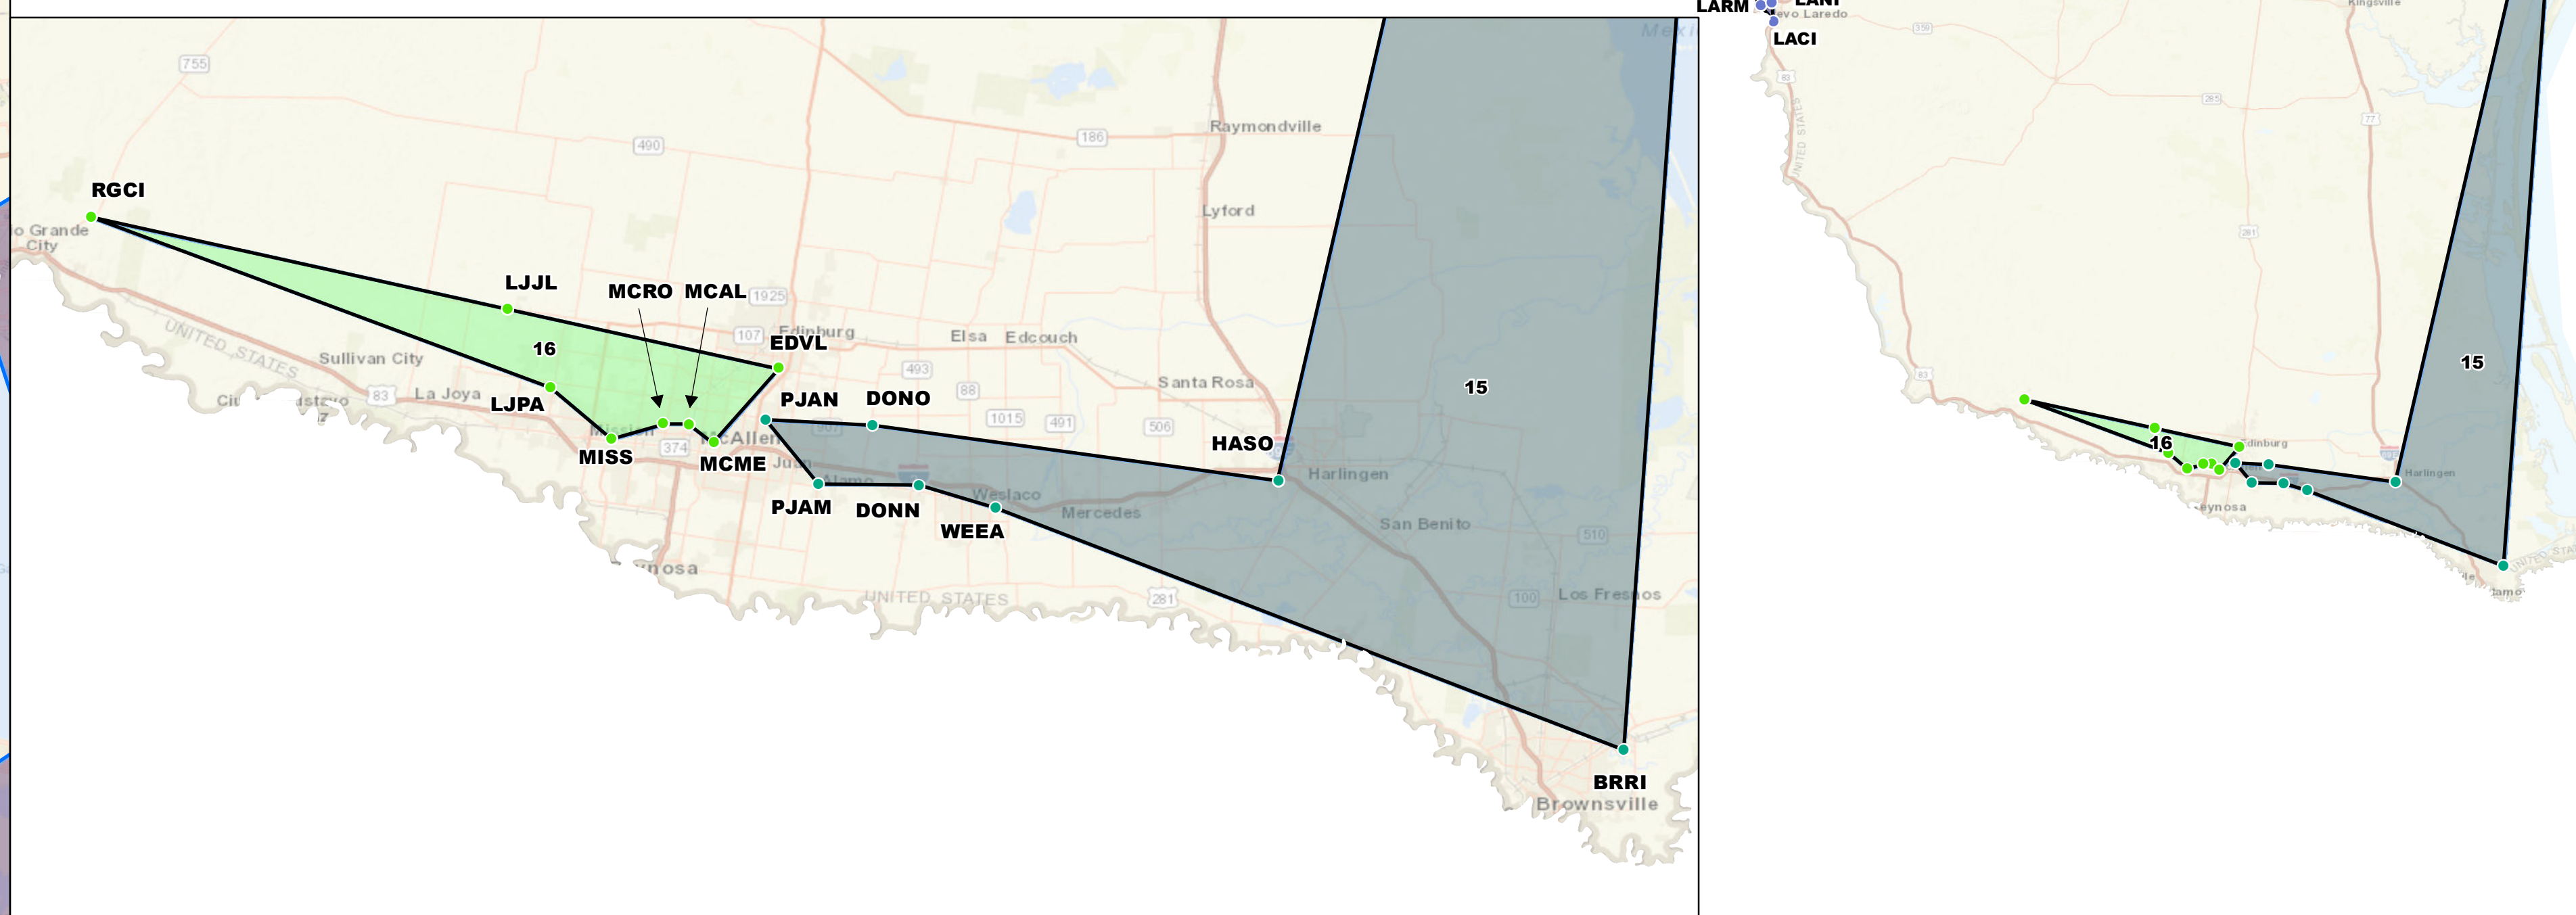

THE VALLEY

DFW

Legend

- Schools

Region 1

- District 1
- District 2
- District 3
- District 4

Region 2

- District 5
- District 6
- District 7
- District 8

Region 3

- District 9
- District 10
- District 11
- District 12

Region 4

- District 13
- District 14
- District 15
- District 16